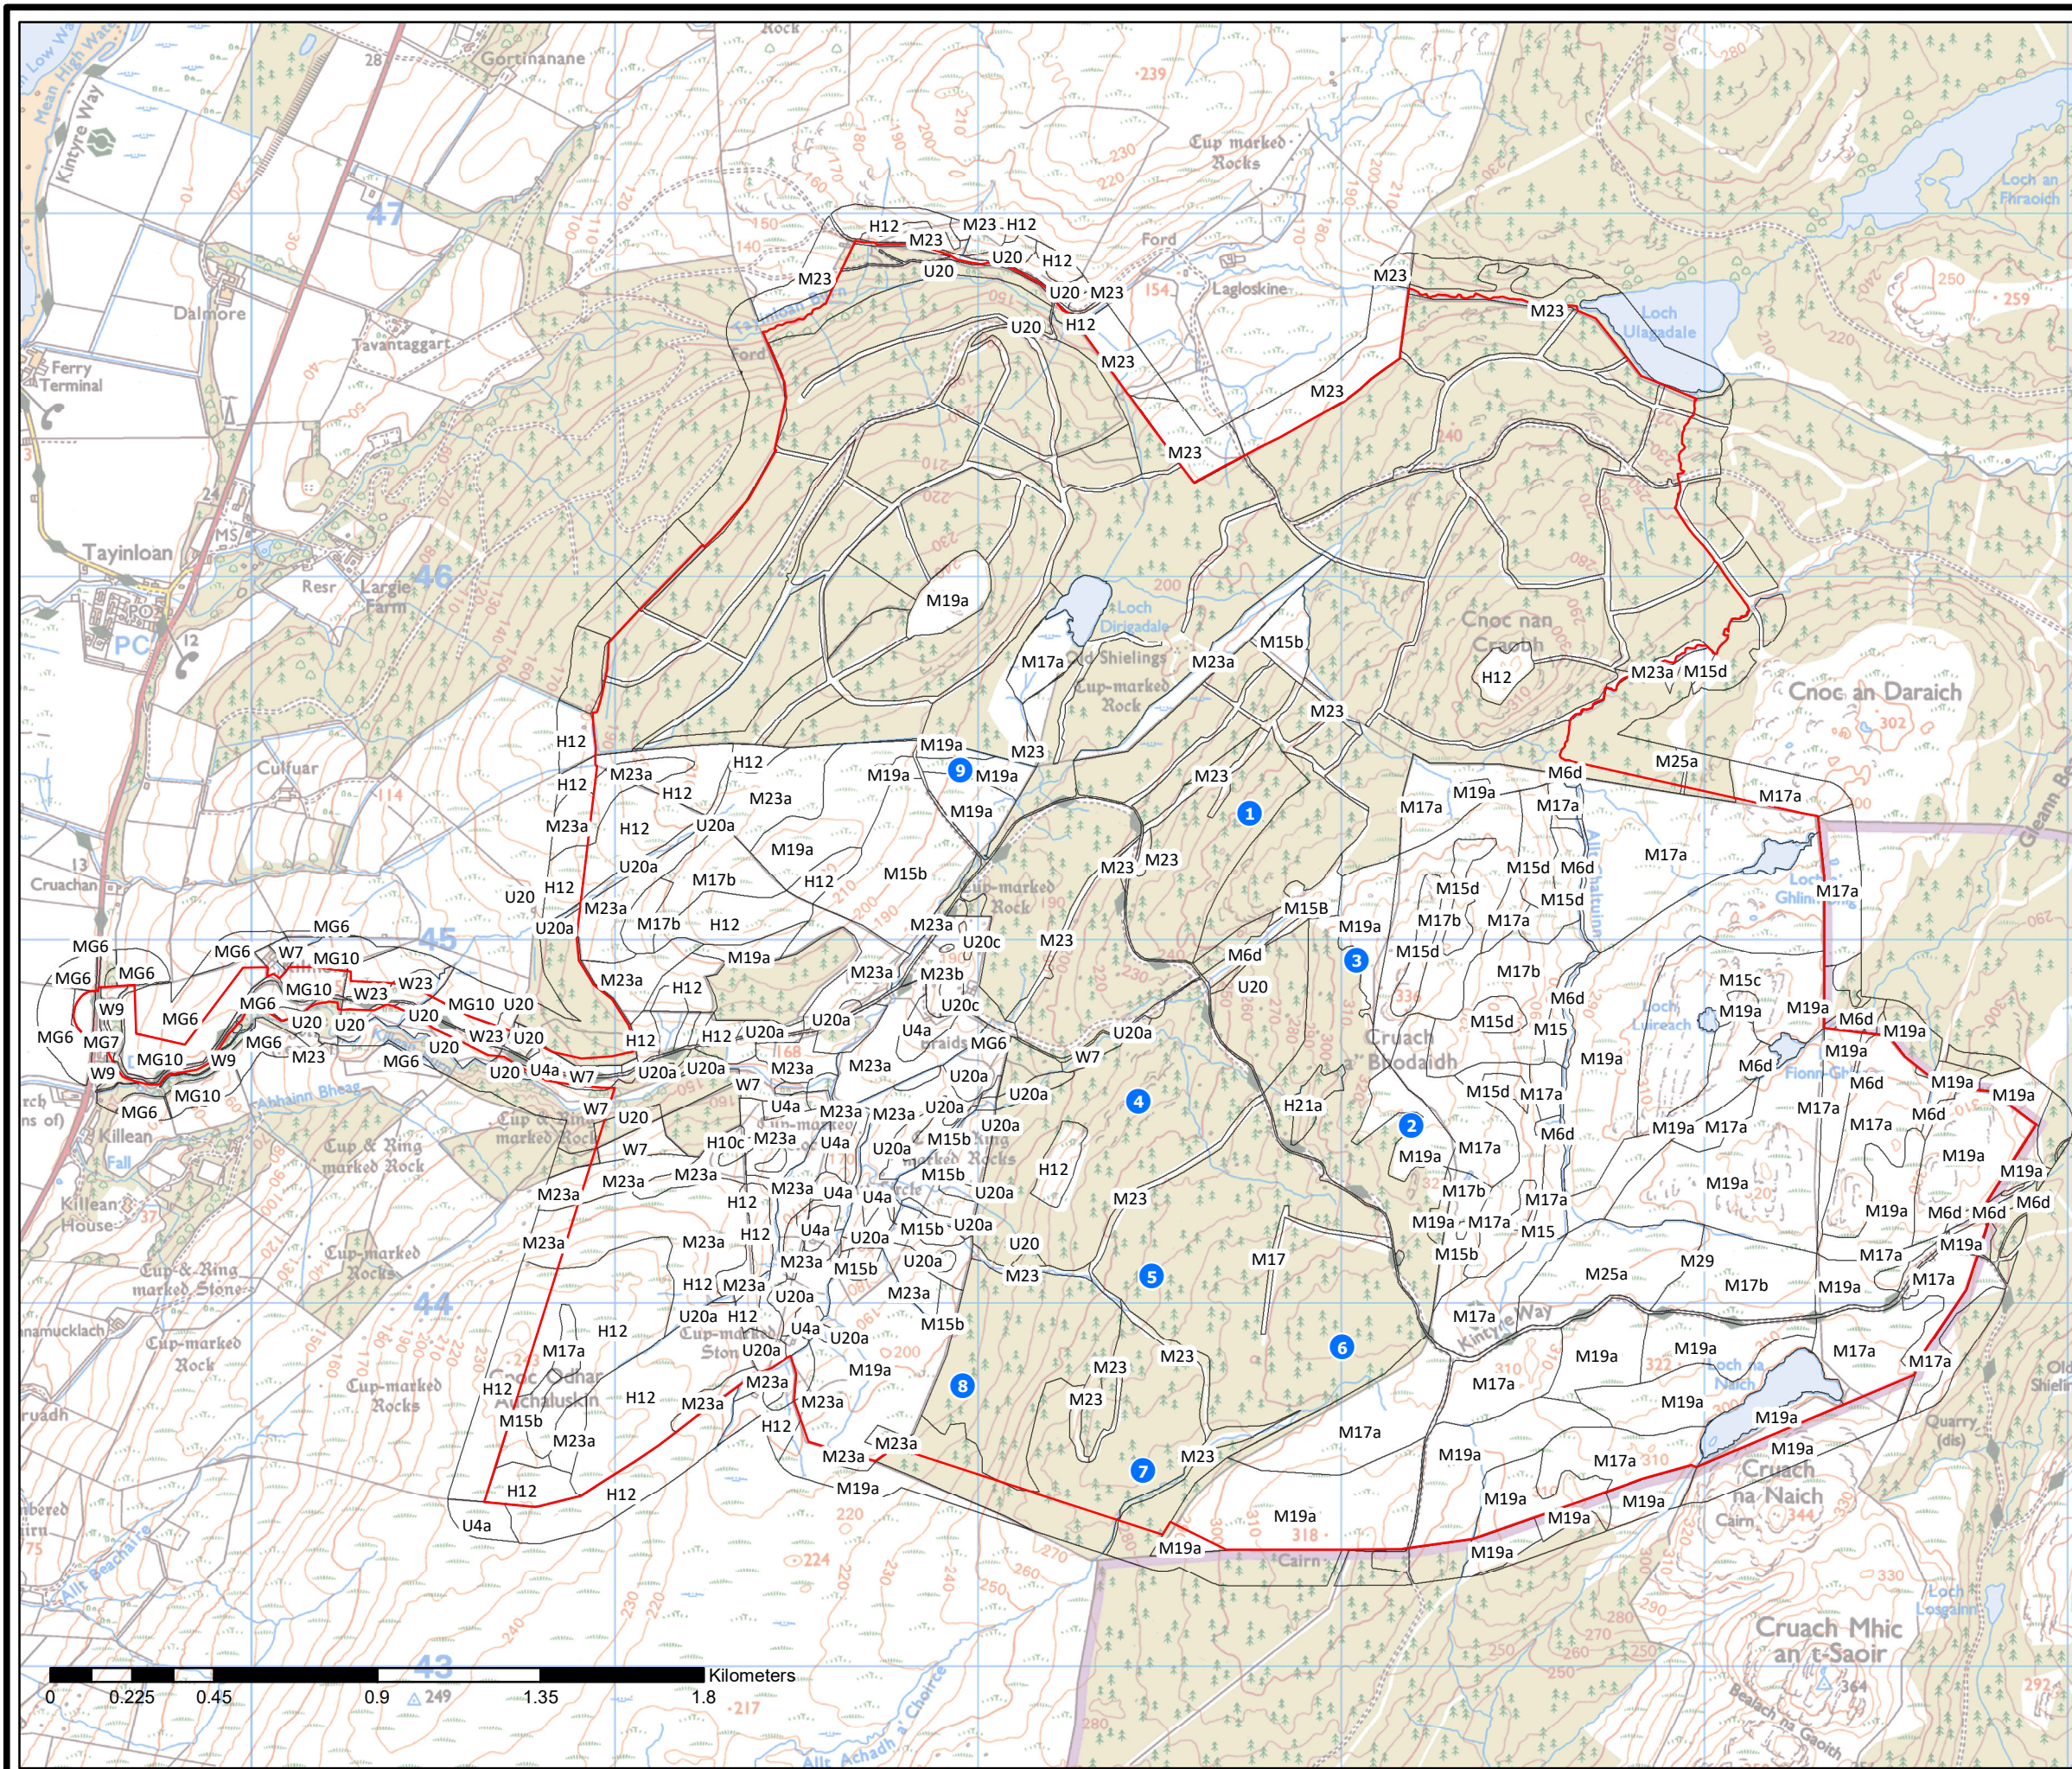

# KILLEAN WIND FARM EIA REPORT

## FIGURE 7.4

### NVC HABITAT SURVEY MAP

© CROWN COPYRIGHT, ALL RIGHTS RESERVED.  
2024 LICENCE NUMBER 0100031673.

#### Legend

- Proposed Turbines (EIAR)
- ▭ Site Boundary
- ▭ NVC polygons

LAYOUT DWG: NA  
T-LAYOUT NO.: PCSOkIn049

DRAWING NUMBER: **EC-SP-D007-04**

SCALE - 1:18,000 @ A3

EIA REPORT  
2024

THIS DRAWING IS THE PROPERTY OF RENEWABLE ENERGY SYSTEMS LTD. AND NO REPRODUCTION MAY BE MADE IN WHOLE OR IN PART WITHOUT PERMISSION