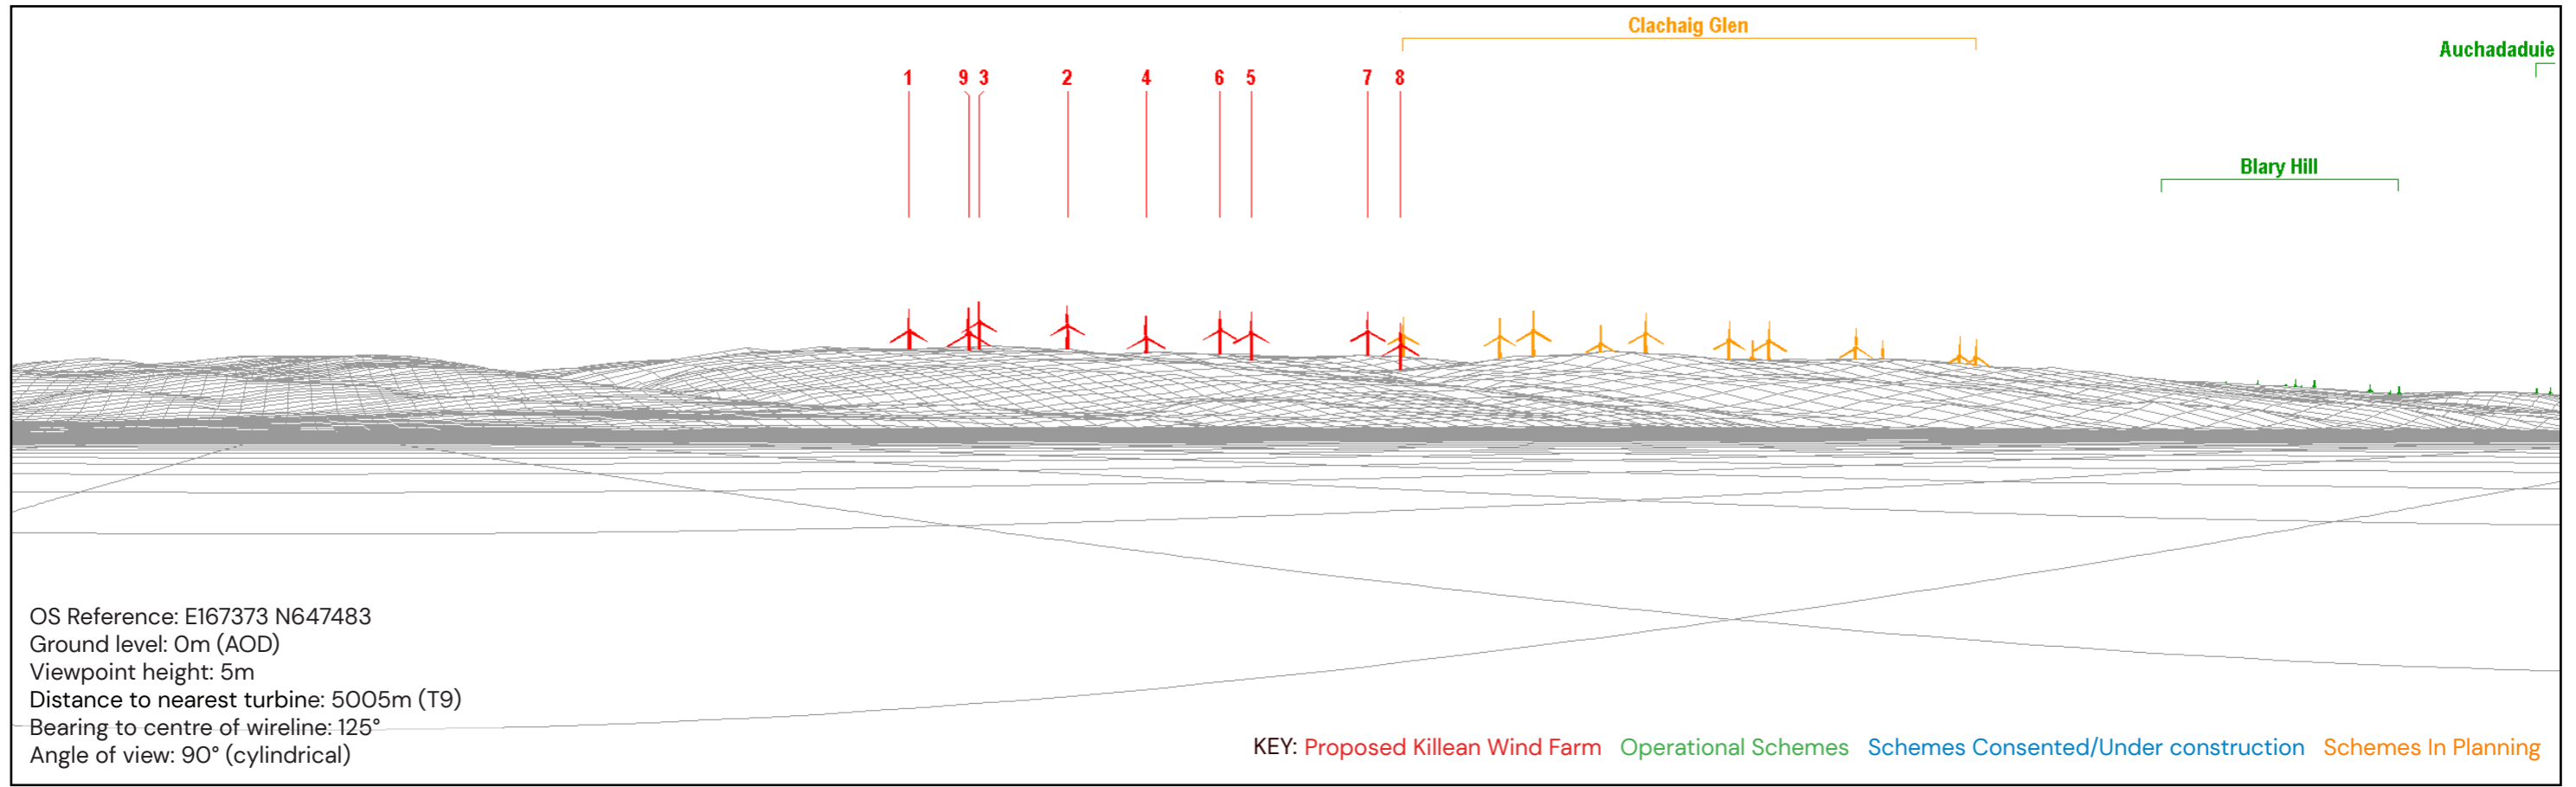

Killeen Wind Farm

Technical Appendix 5.9

Wirelines from Ferry Routes

Caledonian MacBrayne – Tayinloan – Gigha Ferry

Caledonian MacBrayne – Port Ellen Islay Ferry

Viewpoint 1

Viewpoint 2

Caledonian MacBrayne – Lochranza Ferries

Viewpoint 3