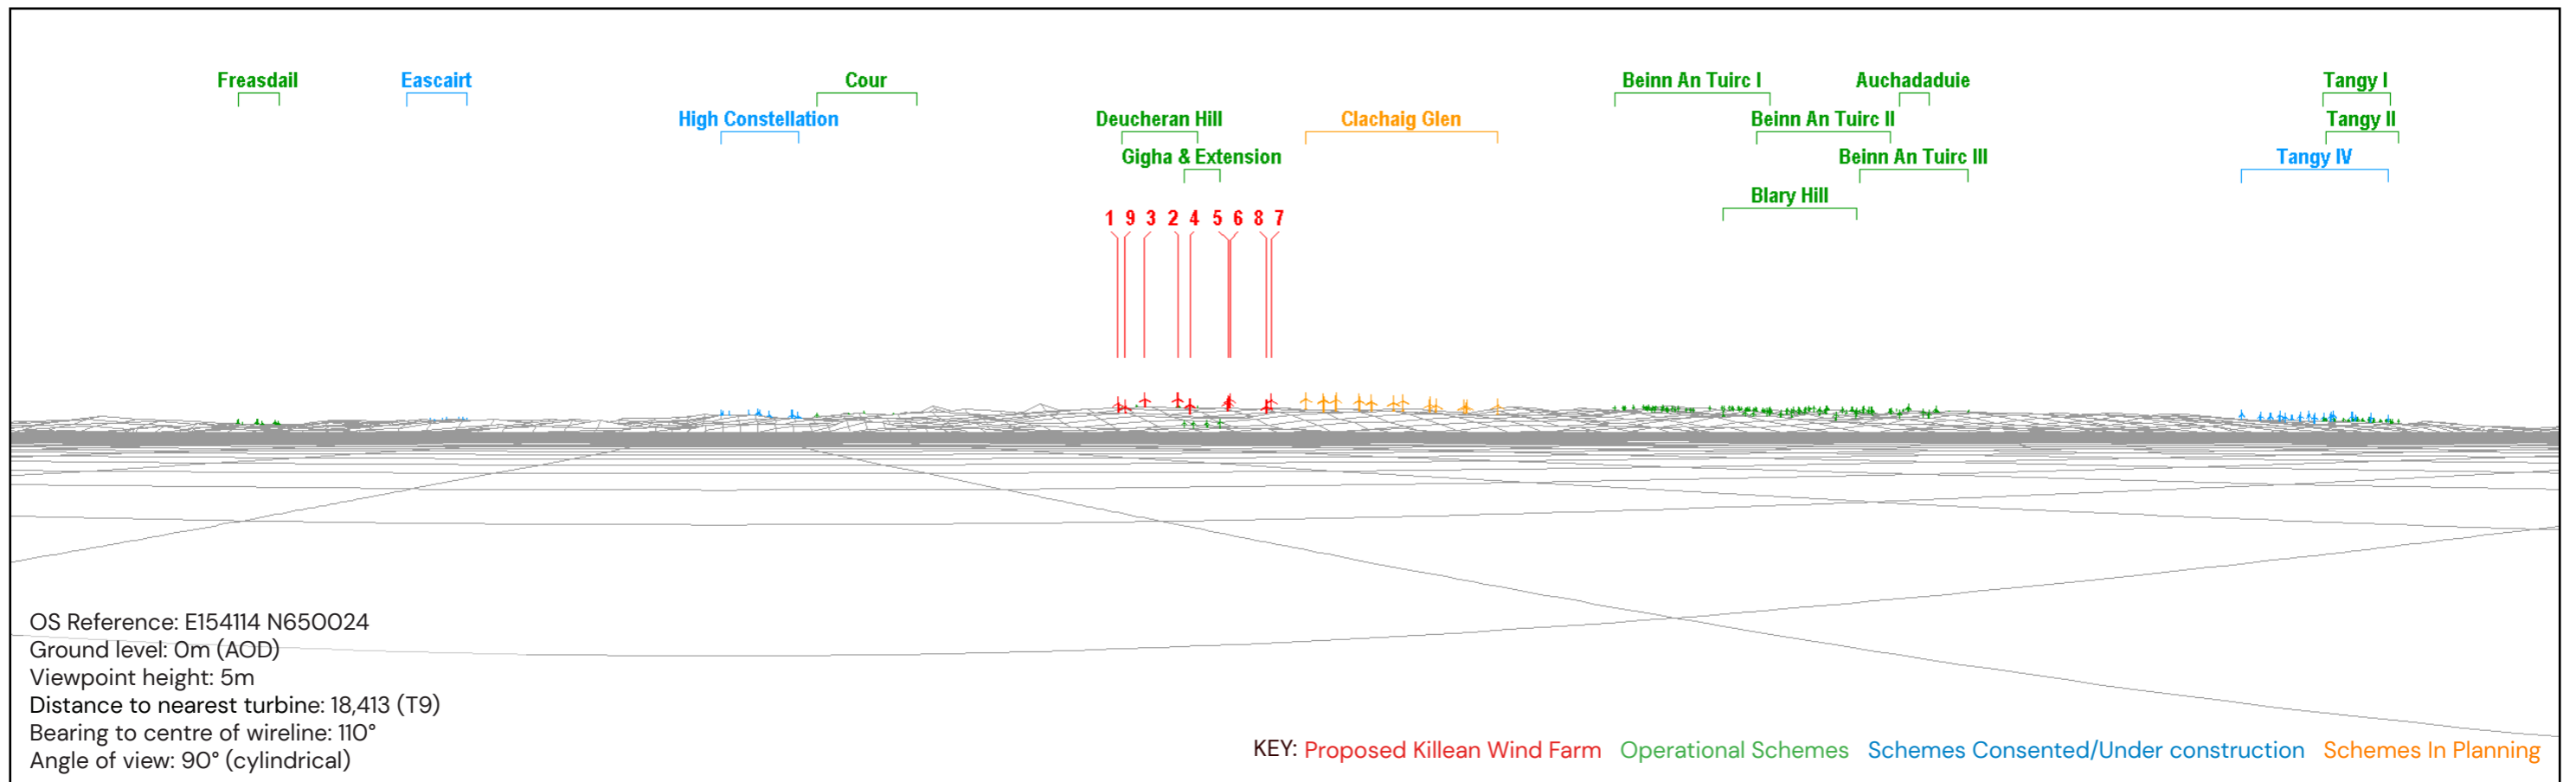

Killeen Wind Farm

Technical Appendix 5.9

Wirelines from Ferry Routes

Caledonian MacBrayne – Tayinloan – Gigha Ferry

Caledonian MacBrayne – Port Ellen Islay Ferry

Viewpoint 1

Viewpoint 2

Caledonian MacBrayne – Lochranza Ferries

Viewpoint 3