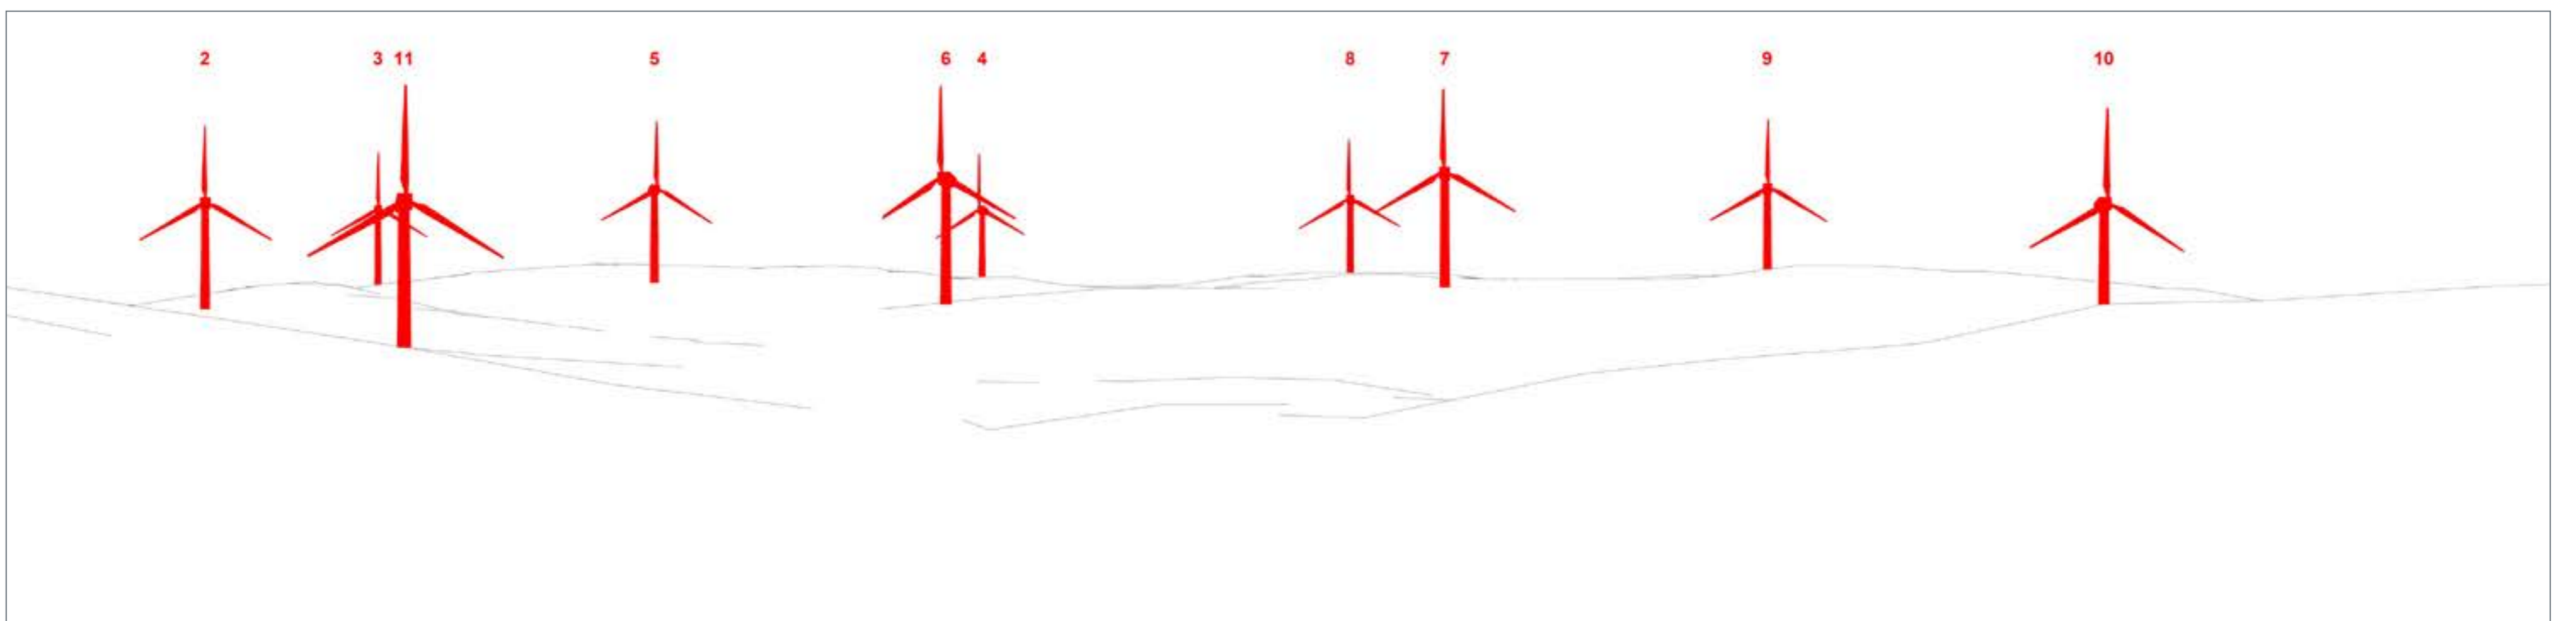

Landscape visualisations

Viewpoint 2: Killean

Existing view

Wireline (scoping stage)

Wireline (updated)

Viewpoint information

Location	Altitude	Nearest turbine	Bearing to centre of photo
171106, 644671	159m AOD	T9 @ 1.08km	Left: 48°, Right: 143°