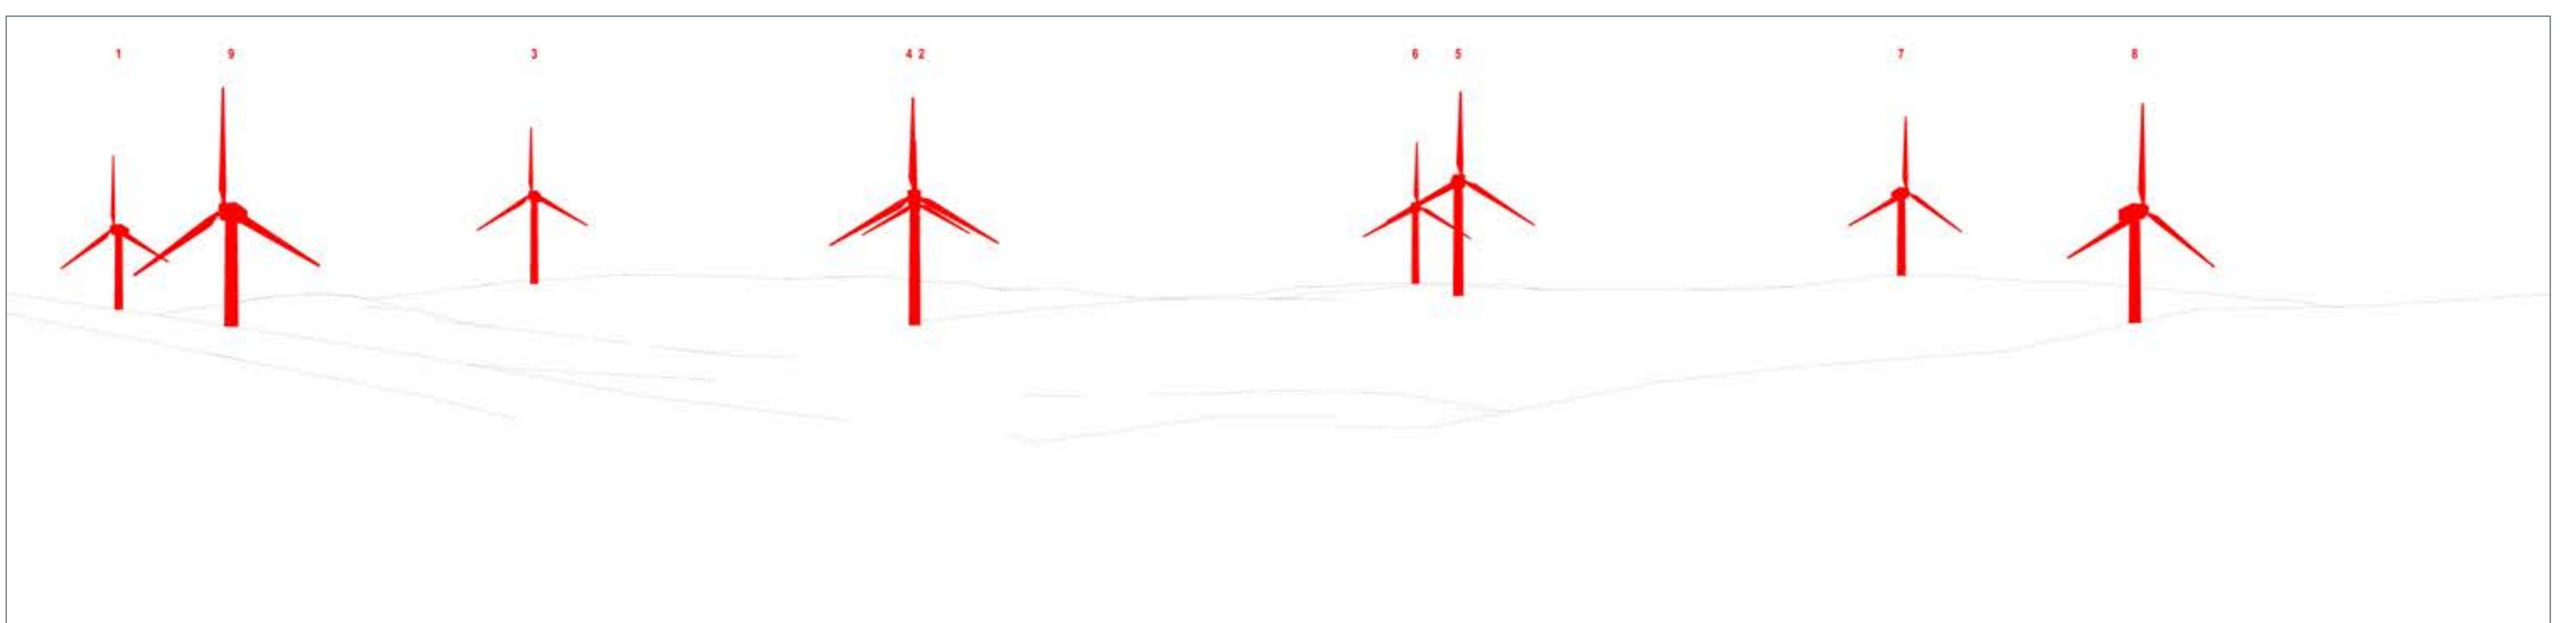

Landscape visualisations

Viewpoint 2: Killean

Existing view

Wireline (scoping stage)

Wireline (updated)

Viewpoint information

Location	Altitude	Nearest turbine	Bearing to centre of photo
171106, 644671	159m AOD	T9 @ 1.08km	Left: 48°, Right: 143°