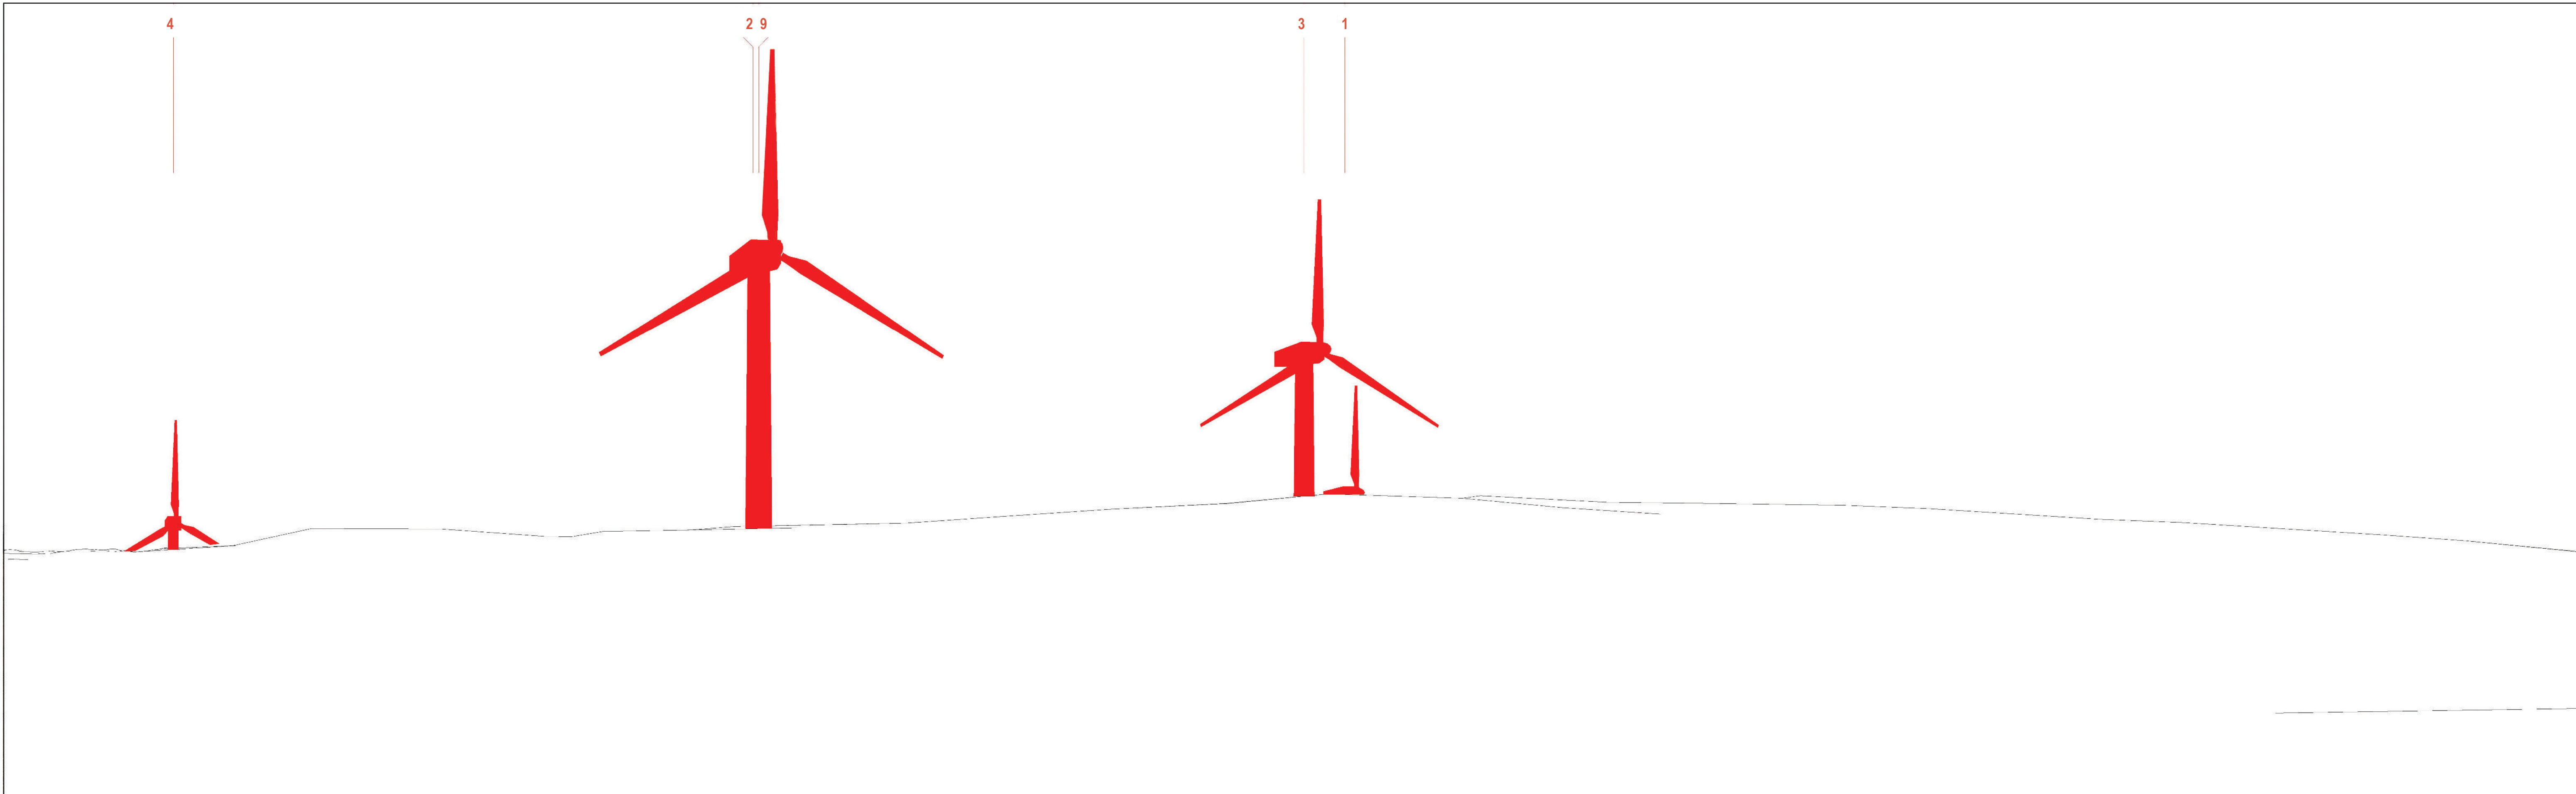

**Viewpoint Information**  
KILLEAN WIND FARM

OS Reference: E173797 N644008  
Ground level: 308m (AOD)

Distance to nearest turbine: 767m (T2)  
Bearing to centre of photograph: 286.9°

Angle of view: 90° (cylindrical)  
Principal distance: 812.5mm  
Paper size: 841 x 297 mm (half A1)  
Correct printed image size: 820 x 260mm

Wireline Drawing - Left.

KEY: Proposed Killean Wind Farm

**Viewpoint Information**  
 OS Reference: E173797 N644008  
 Ground level: 308m (AOD)

Distance to nearest turbine: 767m (T2)  
 Bearing to centre of photograph: 260.15°

Photomontage - Left.

**Viewpoint Information**  
KILLEAN WIND FARM

OS Reference: E173797 N644008  
Ground level: 308m (AOD)

Distance to nearest turbine: 767m (T2)  
Bearing to centre of photograph: 260.15°

Wireline Drawing - Right.

KEY: Proposed Killean Wind Farm

**Viewpoint Information**  
 OS Reference: E173797 N644008  
 Ground level: 308m (AOD)

Distance to nearest turbine: 767m (T2)  
 Bearing to centre of photograph: 313.65°