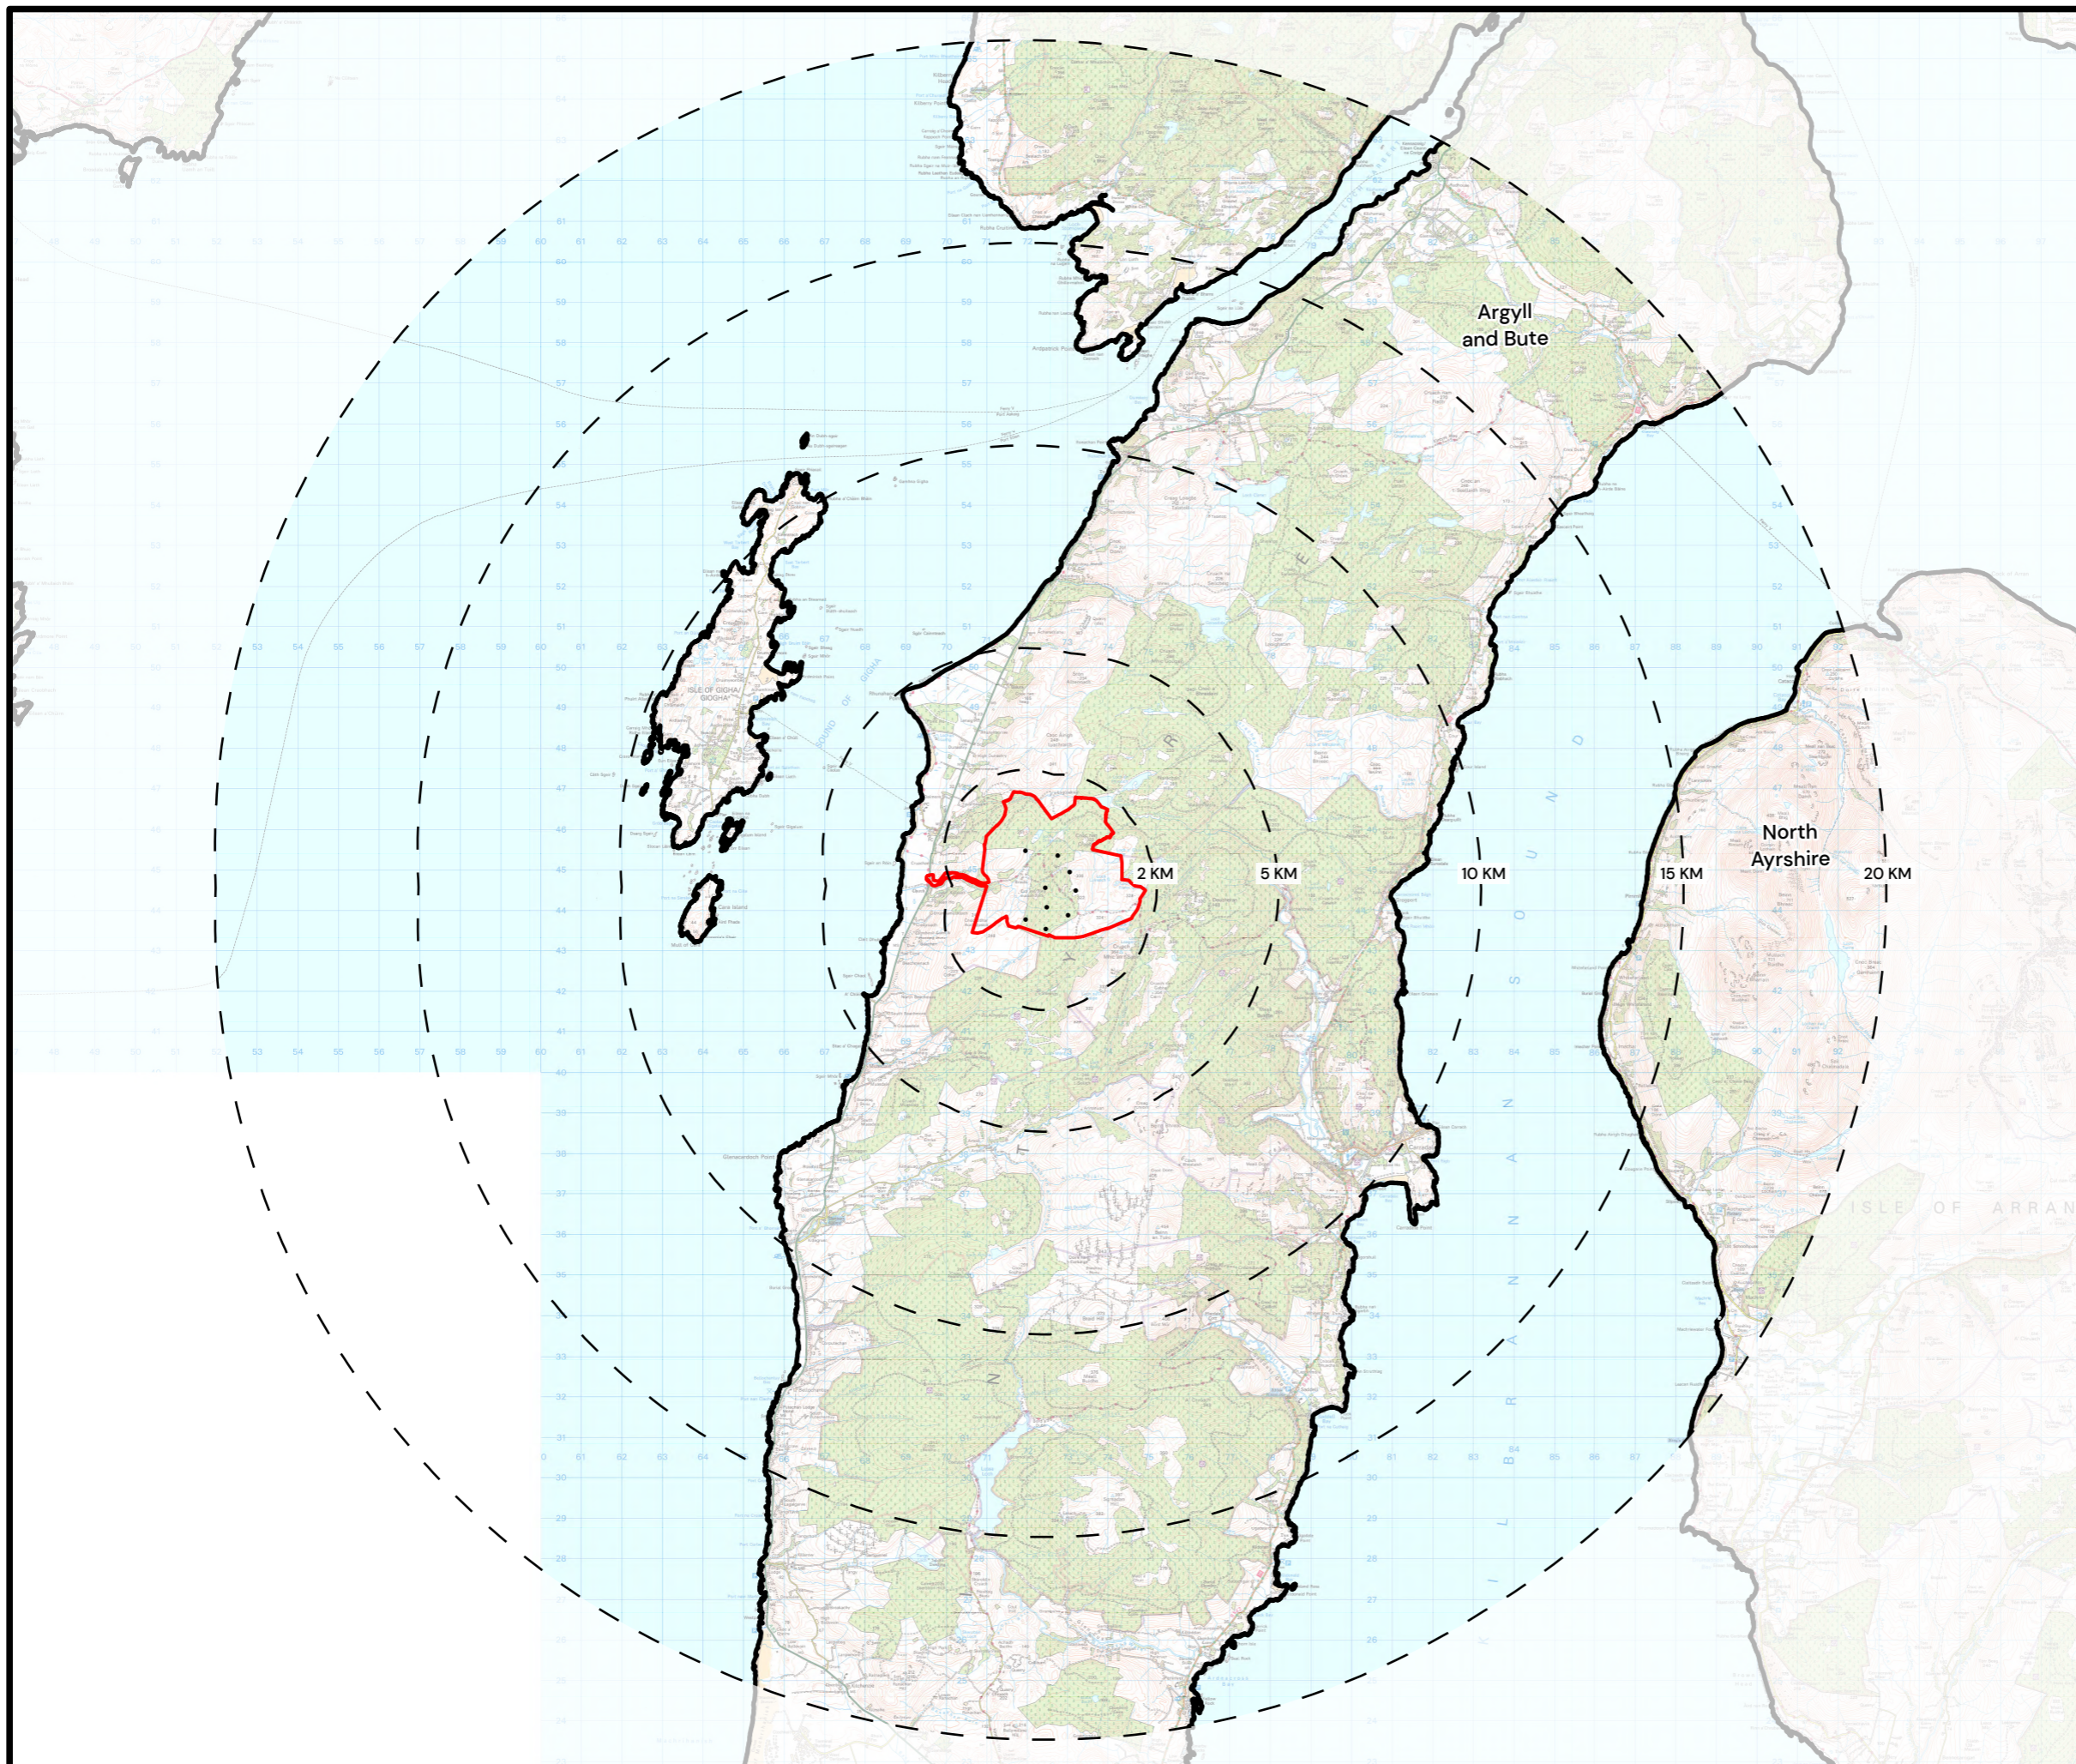

KILLEAN WIND FARM

Figure 5.2

**SITE LOCATION AND
DETAILED LVIA STUDY
AREA 20 KM**

Reproduced from Ordnance Survey digital data
© Crown copyright and database rights 2024.
All rights reserved. License number 0100031673.

KEY

-  Site Boundary
-  Study Area 20km
-  Proposed Turbines
-  Local Authority Boundary

SCALE - 1:160,000 @ A3

**ENVIRONMENTAL IMPACT ASSESSMENT
REPORT 2024**

THIS DRAWING IS THE PROPERTY OF RENEWABLE ENERGY
SYSTEMS LTD. AND NO REPRODUCTION MAY BE MADE IN
WHOLE OR IN PART WITHOUT PERMISSION