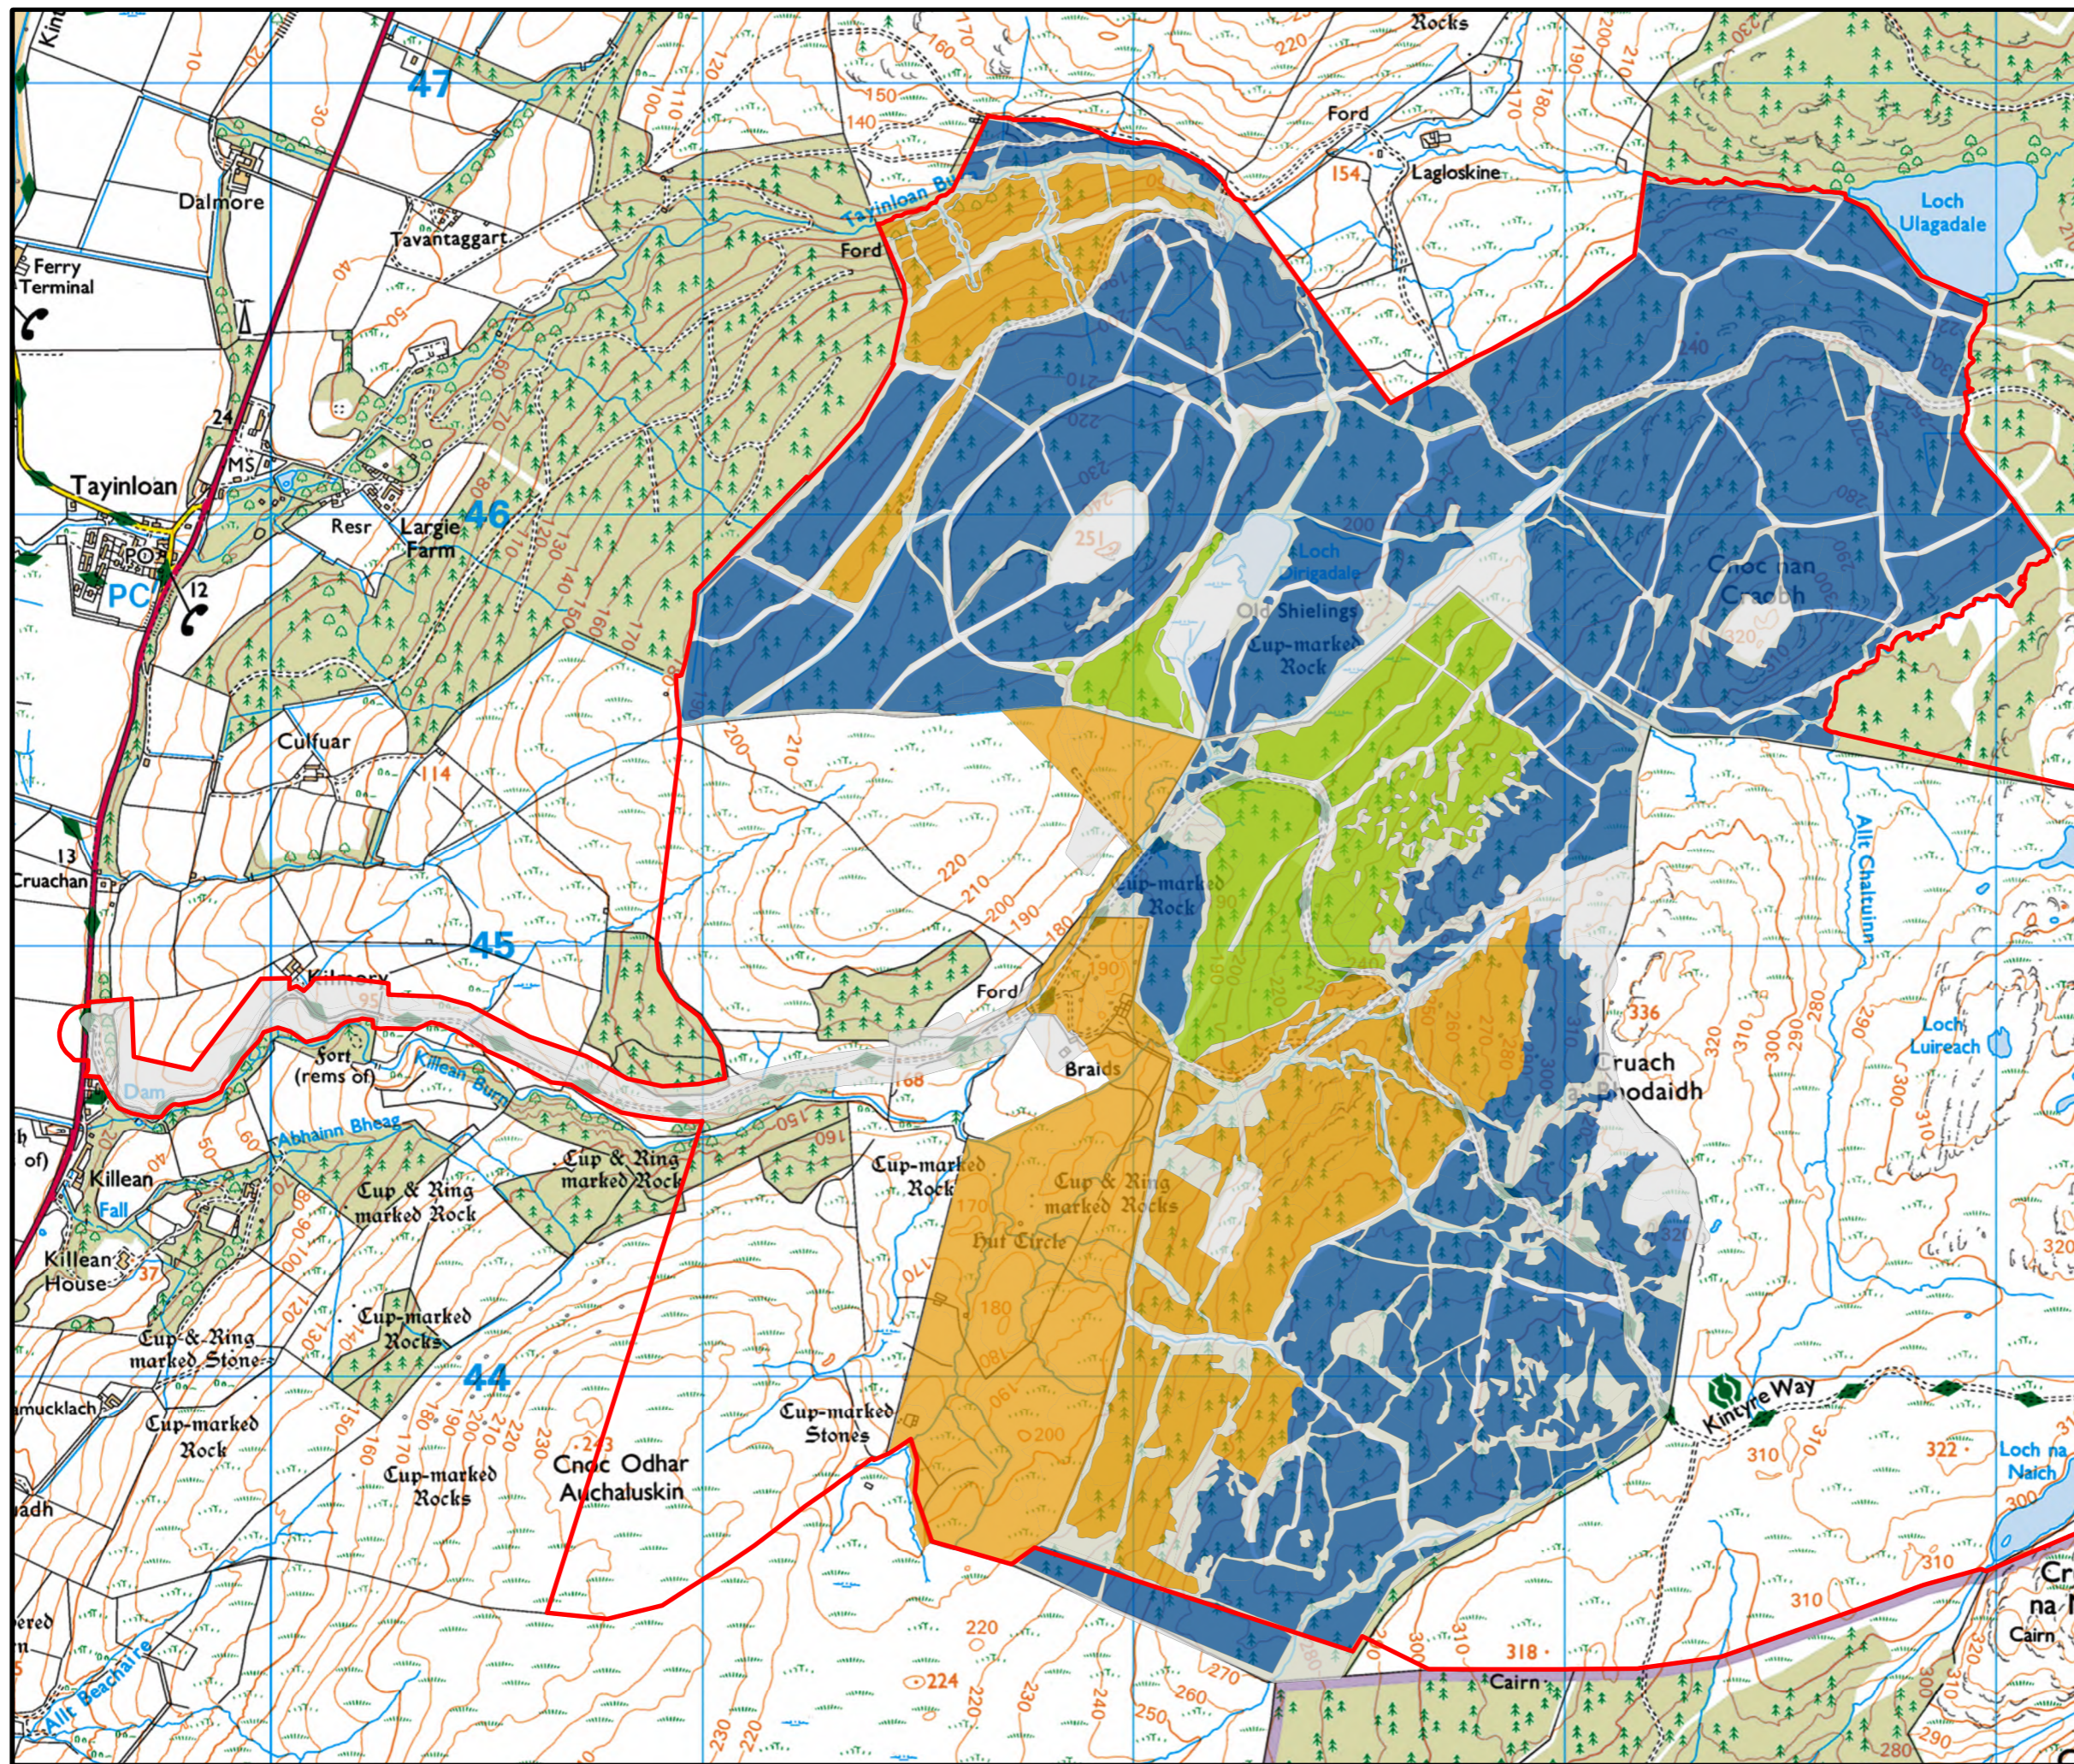

# KILLEAN WIND FARM EIA REPORT

## Figure 2.3.2

### AGE CLASS DISTRIBUTION

Reproduced from Ordnance Survey digital data © Crown copyright and database rights 2024. All rights reserved. License number 0100031673.

-  Killean Site Boundary
-  n/a
-  0-5 years
-  6-10 years
-  40+ years

LAYOUT DWG: XXXXXDXXXX-XX T-LAYOUT NO: PCCaccXXX

DRAWING NUMBER: XXXXXDXXXX-XX

SCALE - 1:15,000 @ A3

Environmental Impact  
Assessment Report 2024

THIS DRAWING IS THE PROPERTY OF RENEWABLE ENERGY SYSTEMS LTD. AND NO REPRODUCTION MAY BE MADE IN WHOLE OR IN PART WITHOUT PERMISSION