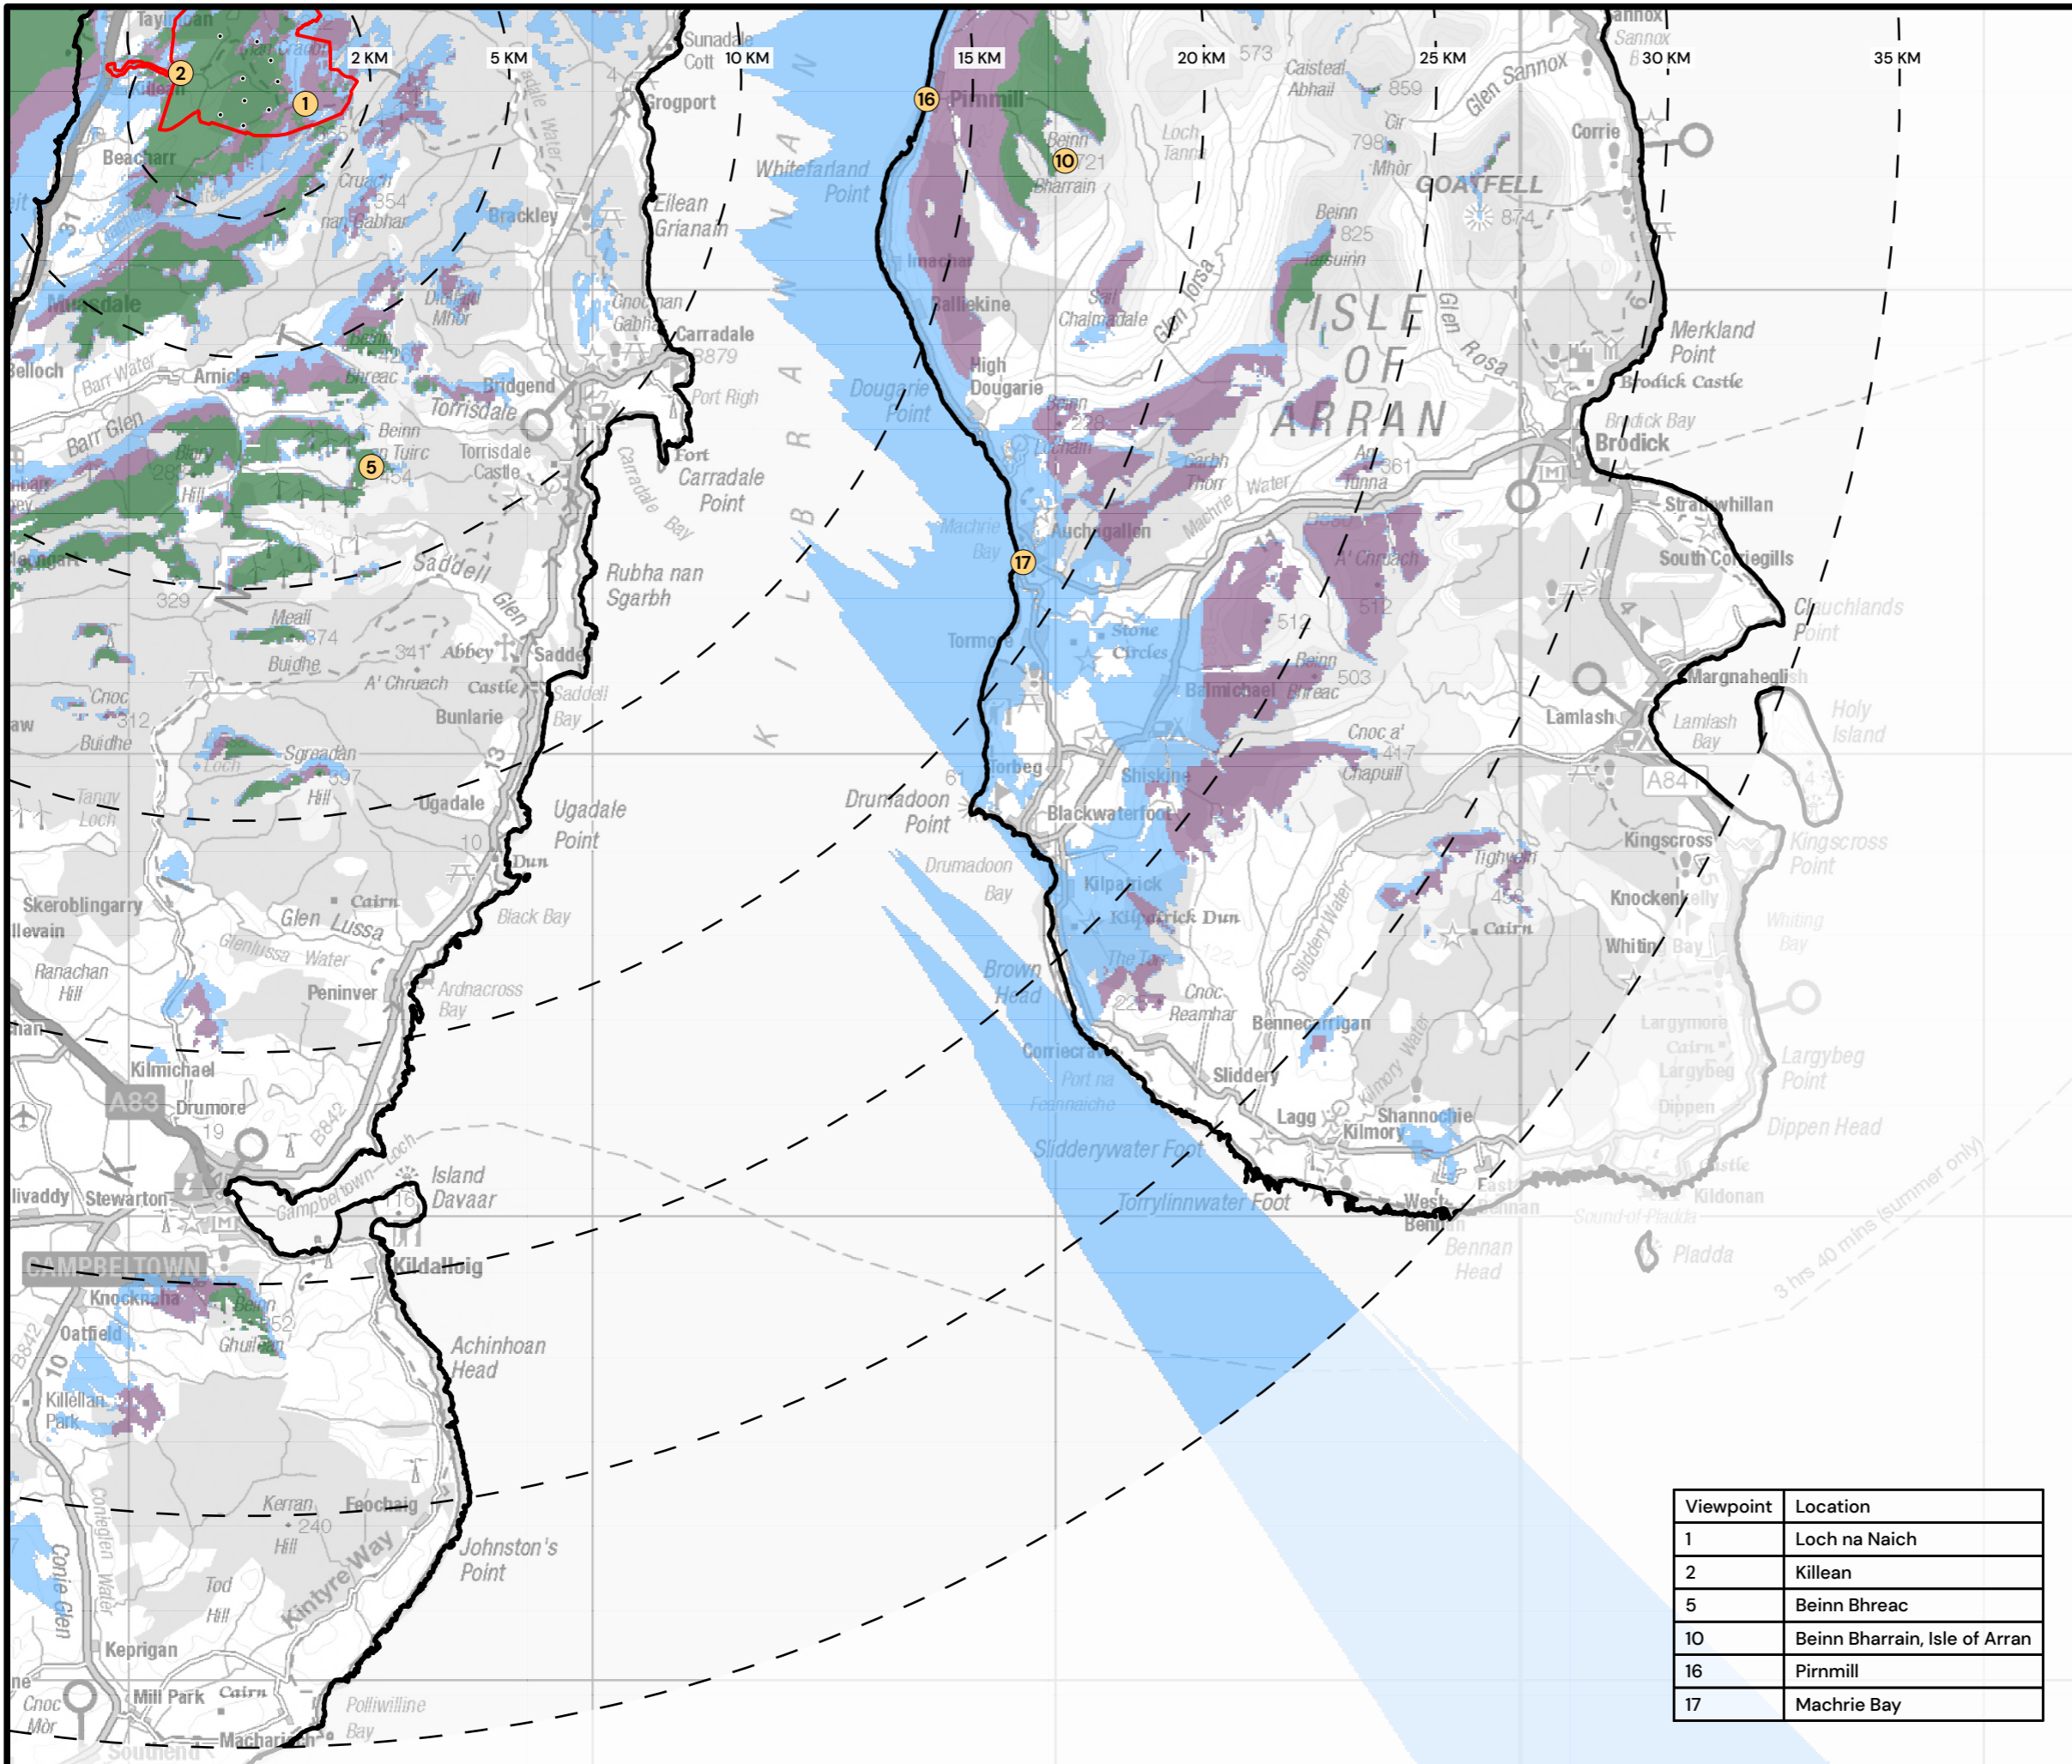

KILLEAN WIND FARM

FIGURE 5.26
HUB HEIGHT ZTV TO 35
KM (SE QUADRANT) AND
VIEWPOINTS

Contains OS data © Crown Copyright and database right 2024.

KEY

- Site Boundary
 - Study Area 35km
 - Proposed Turbines
 - 1 LVIA Viewpoints
 - Local Authority Boundary
- Hub Height Zone of Theoretical Visibility (102.5m)
- 1 to 3 hubs visible
 - 4 to 6 hubs visible
 - 7 to 9 hubs visible

Viewpoint	Location
1	Loch na Naich
2	Killean
5	Beinn Bhreac
10	Beinn Bharrain, Isle of Arran
16	Pirnmill
17	Machrie Bay

SCALE - 1:140,000 @ A3

ENVIRONMENTAL IMPACT ASSESSMENT
REPORT 2024

THIS DRAWING IS THE PROPERTY OF RENEWABLE ENERGY SYSTEMS LTD. AND NO REPRODUCTION MAY BE MADE IN WHOLE OR IN PART WITHOUT PERMISSION