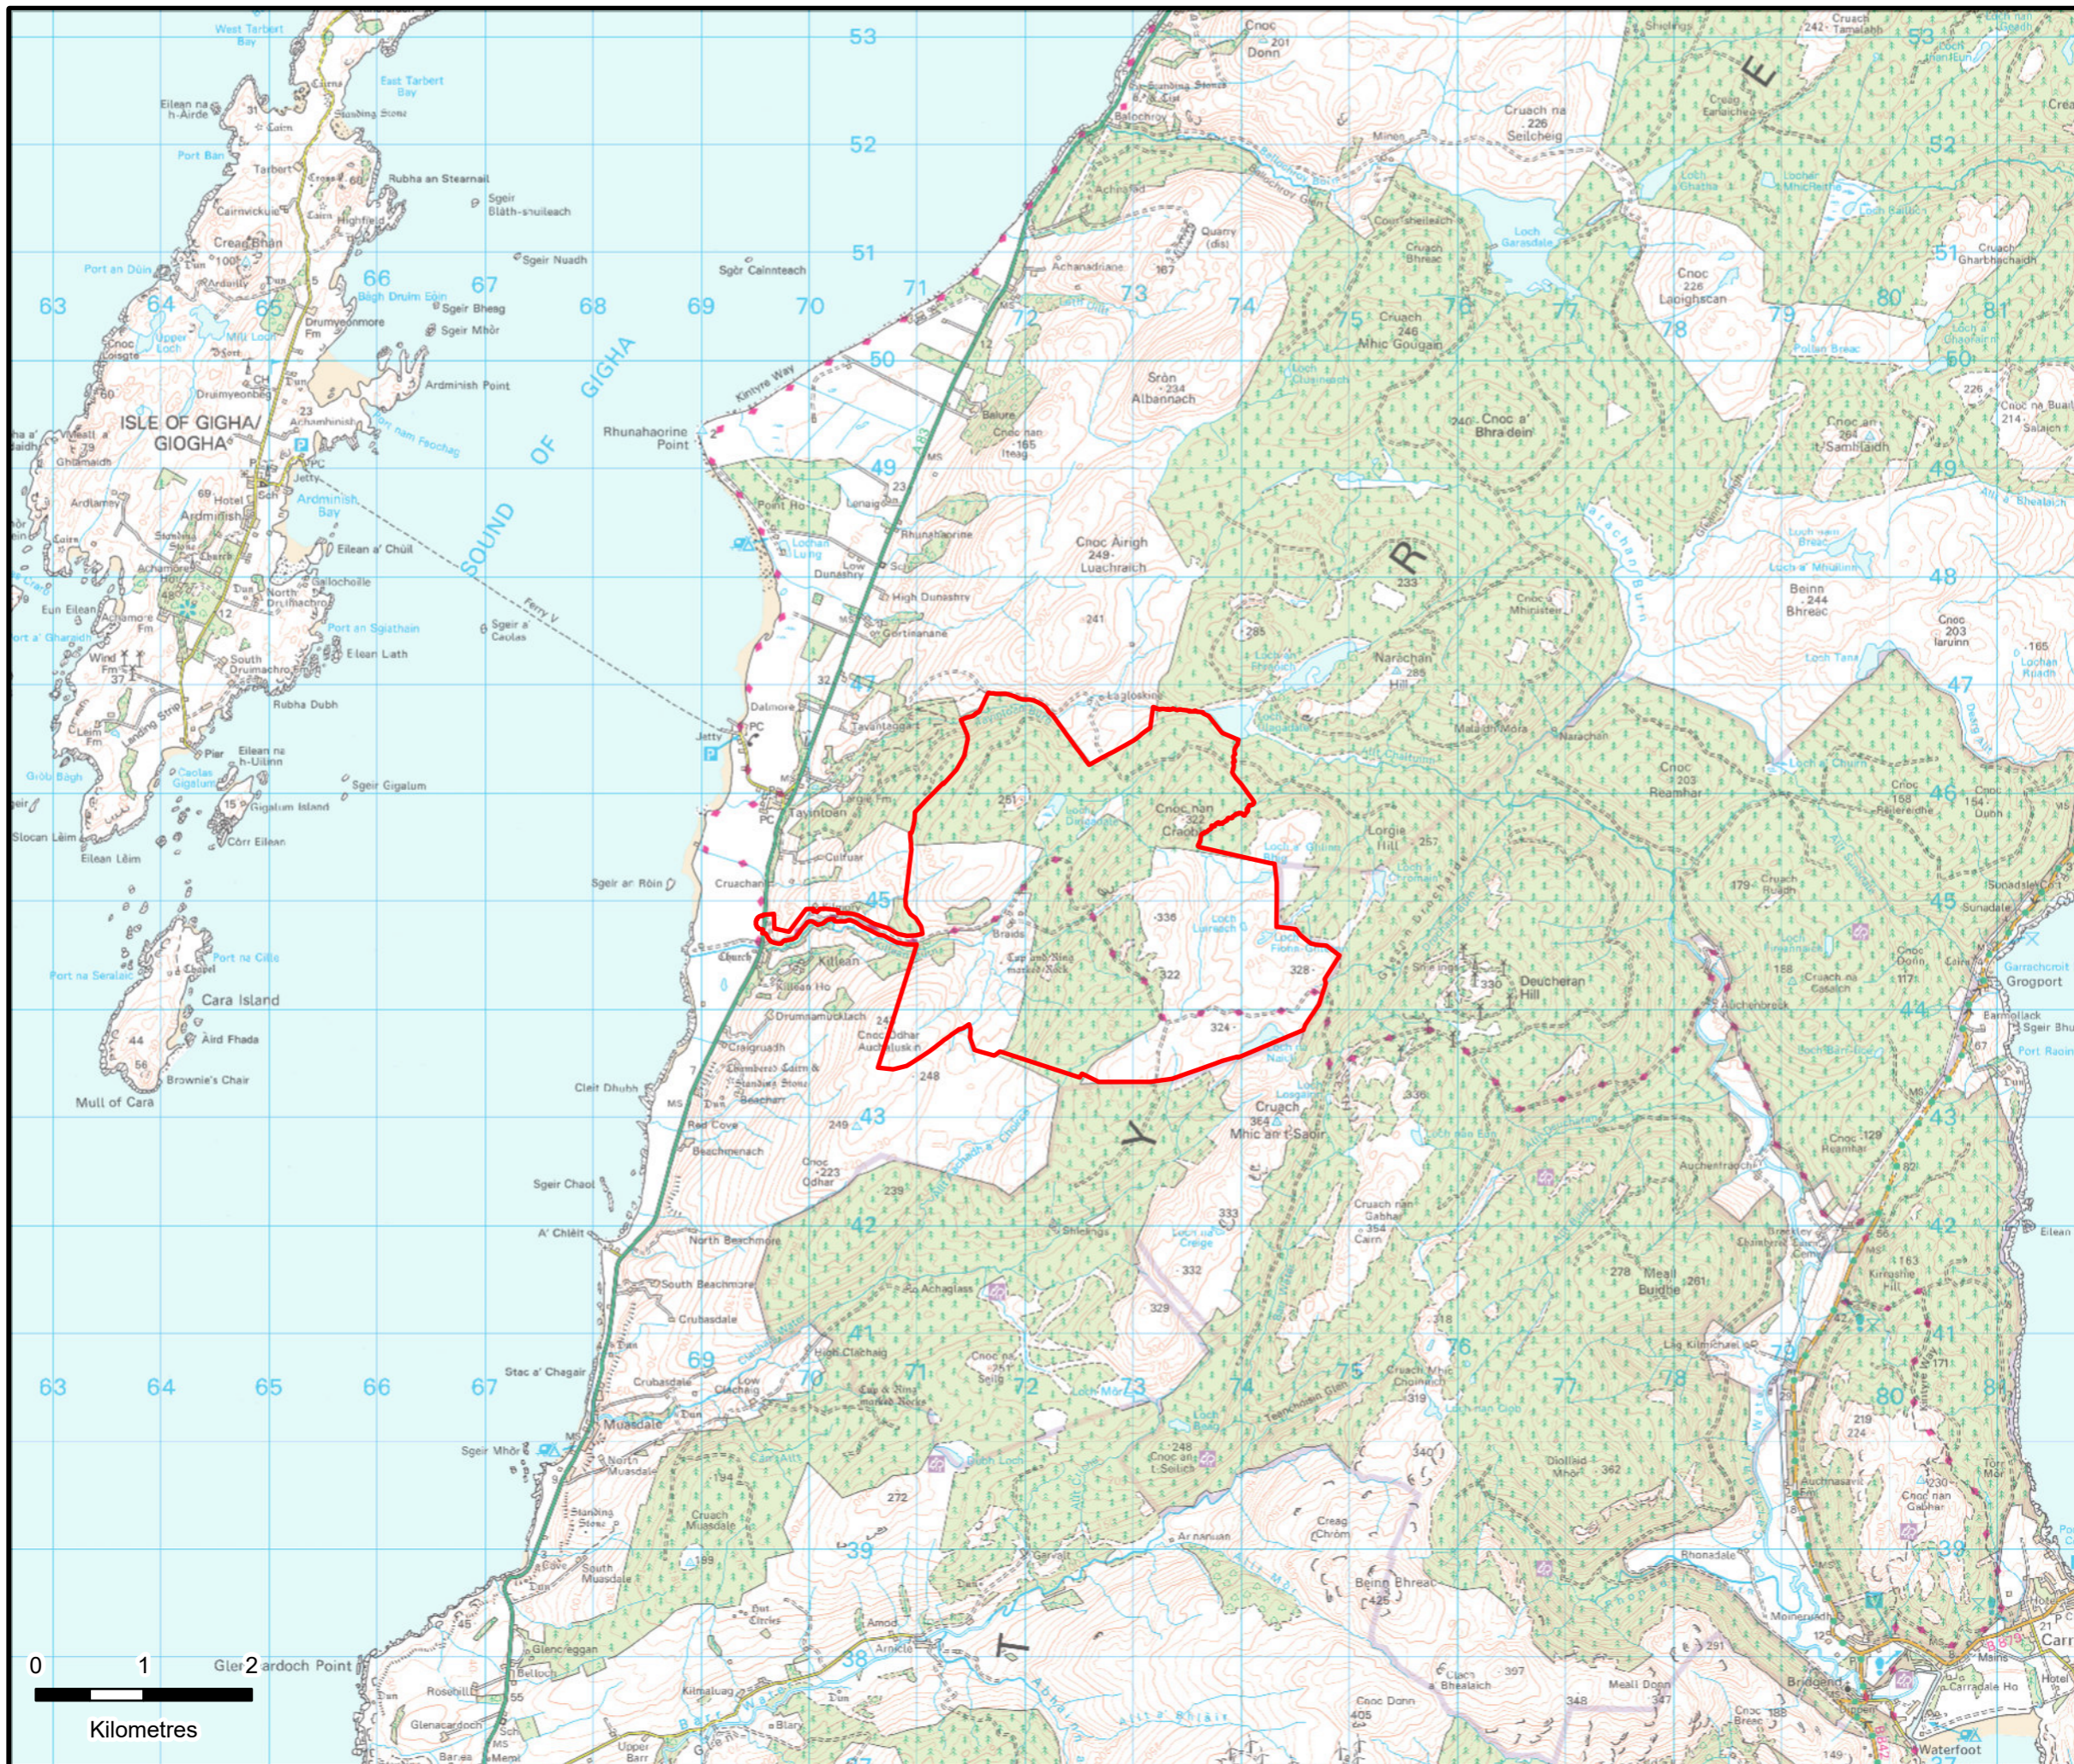

KILLEAN WIND FARM PLHRA

FIGURE 9.1.1 SITE LOCATION

Reproduced from Ordnance Survey digital data © Crown copyright and database rights 2024. All rights reserved. License number 0100031673.

 Site Boundary

LAYOUT DWG: XXXXXDXXX-XX T-LAYOUT NO: PSC0in049

DRAWING NUMBER
405.064984.00001.0015.0

SCALE - 1:60,000 @ A3

**PLHRA
2024**

THIS DRAWING IS THE PROPERTY OF RENEWABLE ENERGY SYSTEMS LTD. AND NO REPRODUCTION MAY BE MADE IN WHOLE OR IN PART WITHOUT PERMISSION