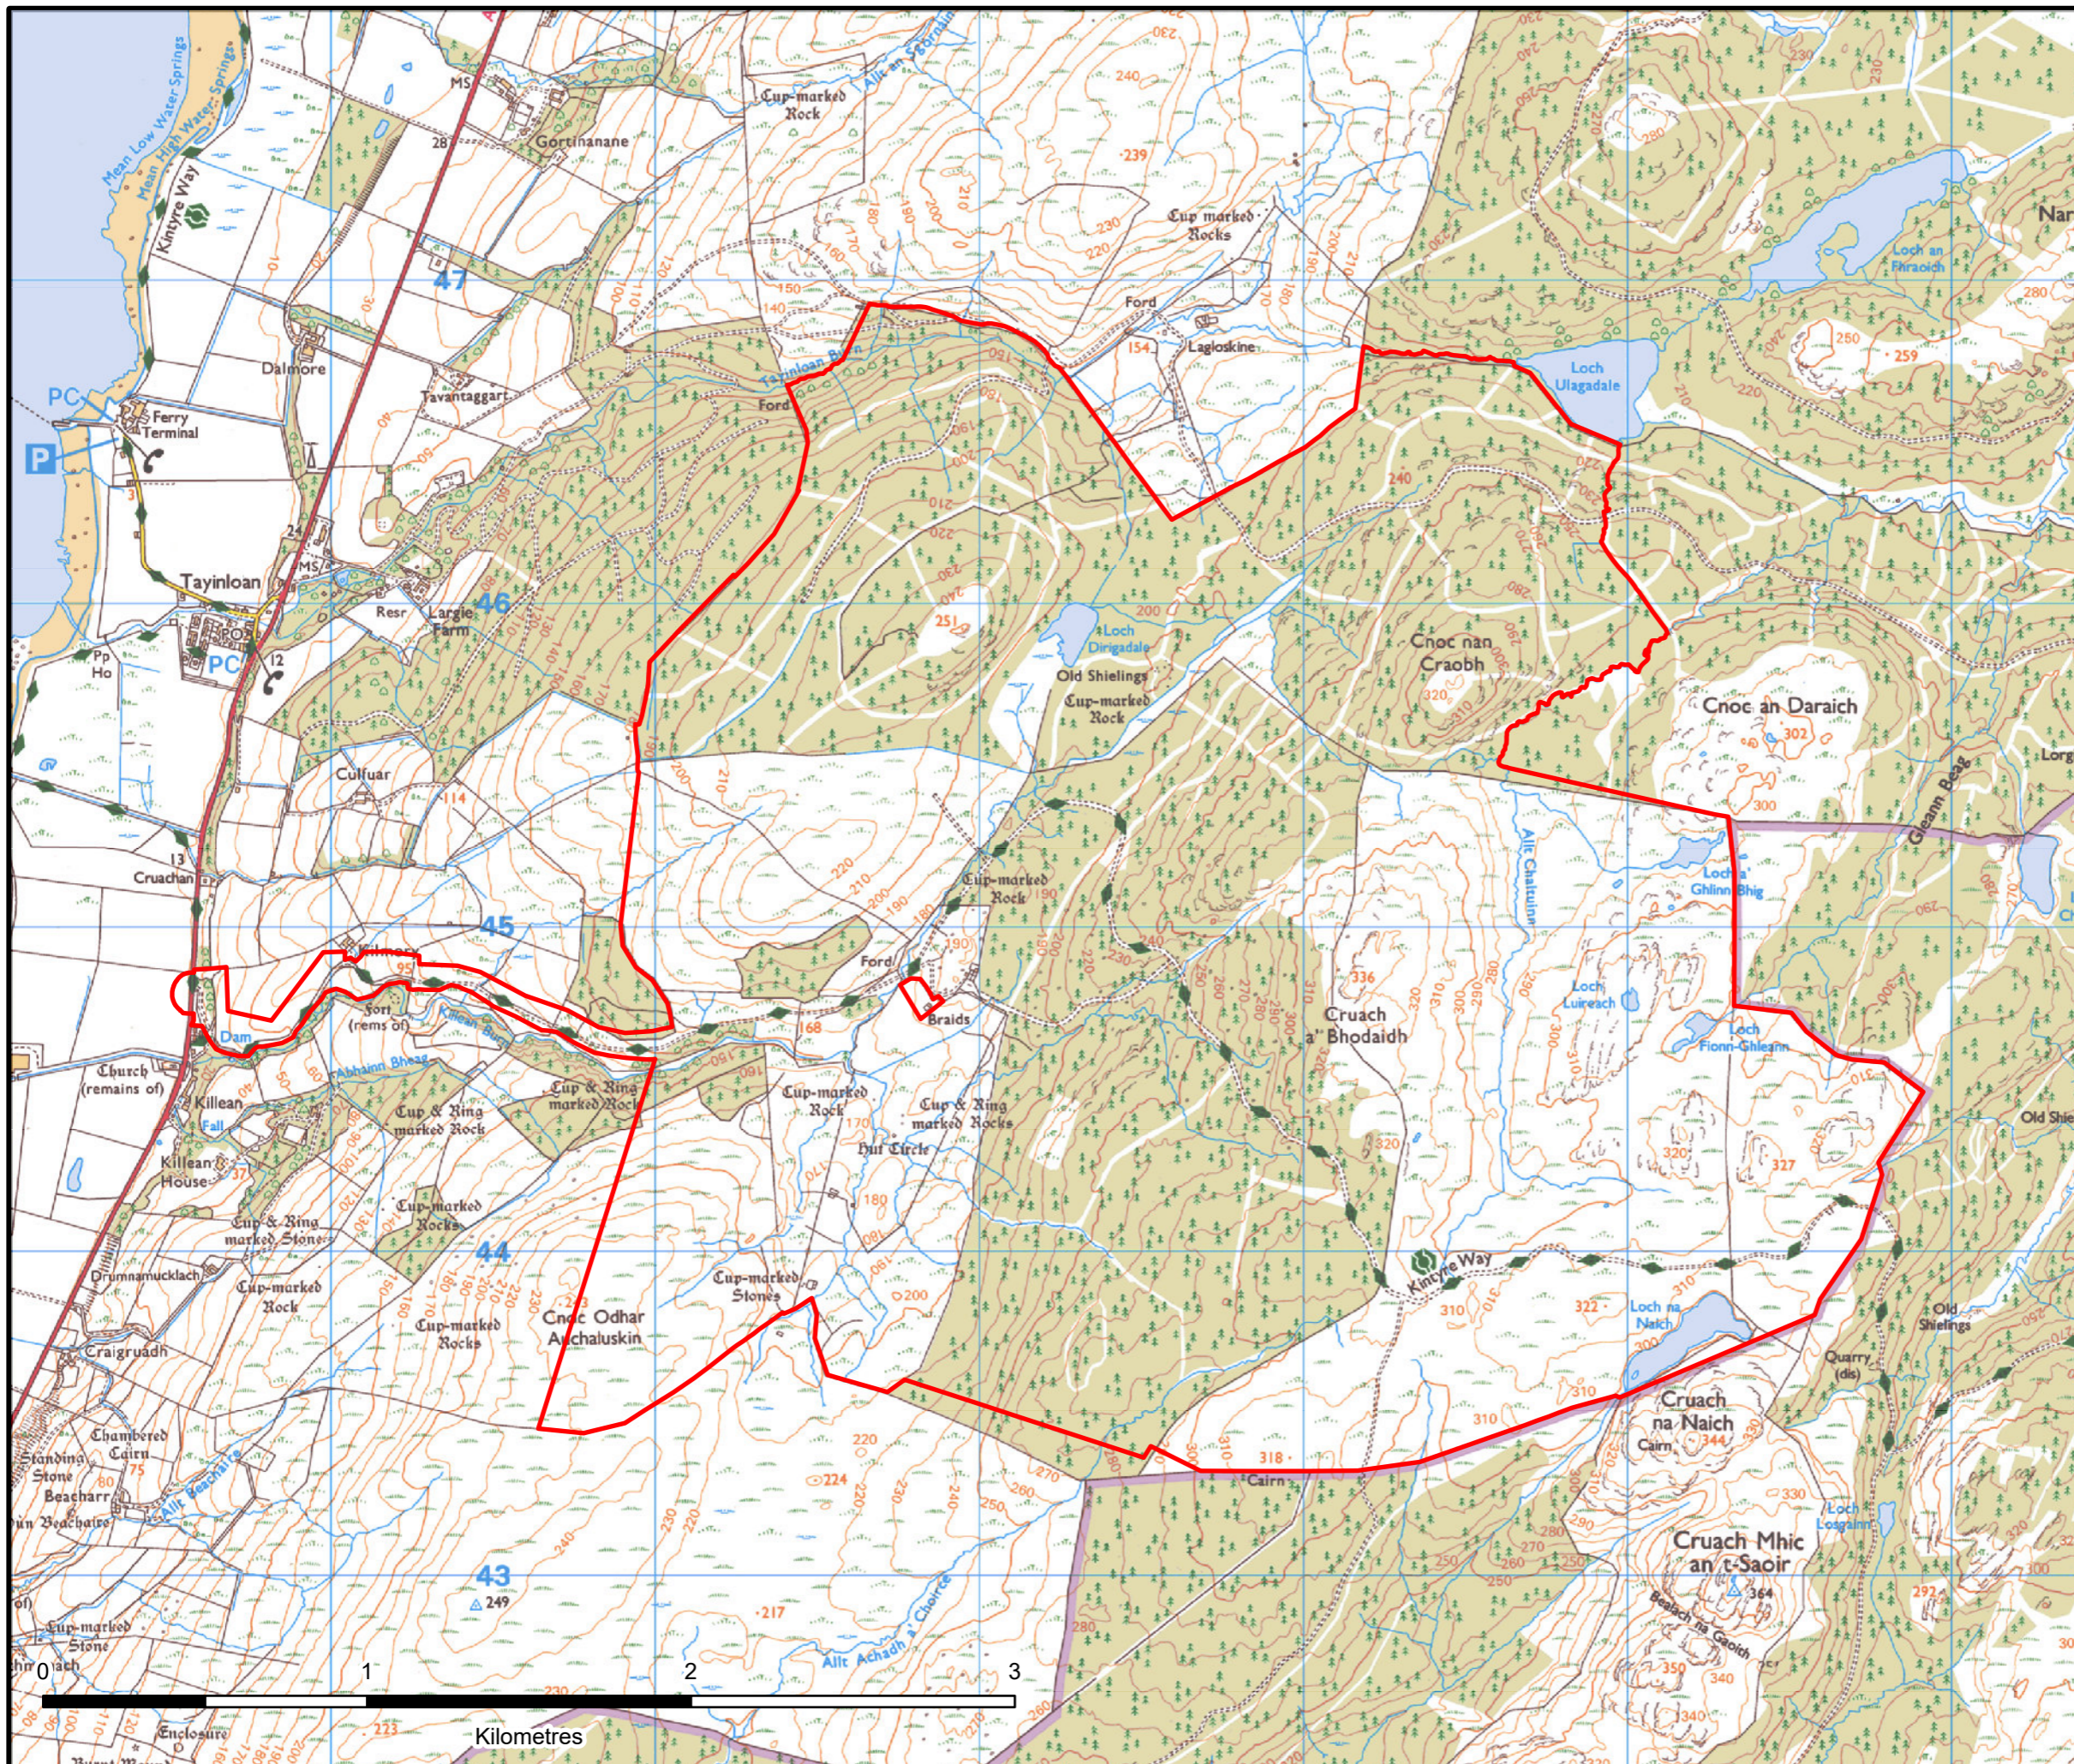

KILLEAN WIND FARM EIA REPORT

FIGURE 1.2 SITE BOUNDARY

Reproduced from Ordnance Survey digital data © Crown copyright and database rights 2024. All rights reserved. License number 0100031673.

SITE LOCATION - NOT TO SCALE

LAYOUT DWG: XXXXXDXXX-XX T-LAYOUT NO: PCCaccXXX

DRAWING NUMBER
405.064984.00001.0039.0

SCALE - 1:20,000 @ A3

**Environmental Impact
Assessment Report 2024**

THIS DRAWING IS THE PROPERTY OF RENEWABLE ENERGY SYSTEMS LTD. AND NO REPRODUCTION MAY BE MADE IN WHOLE OR IN PART WITHOUT PERMISSION