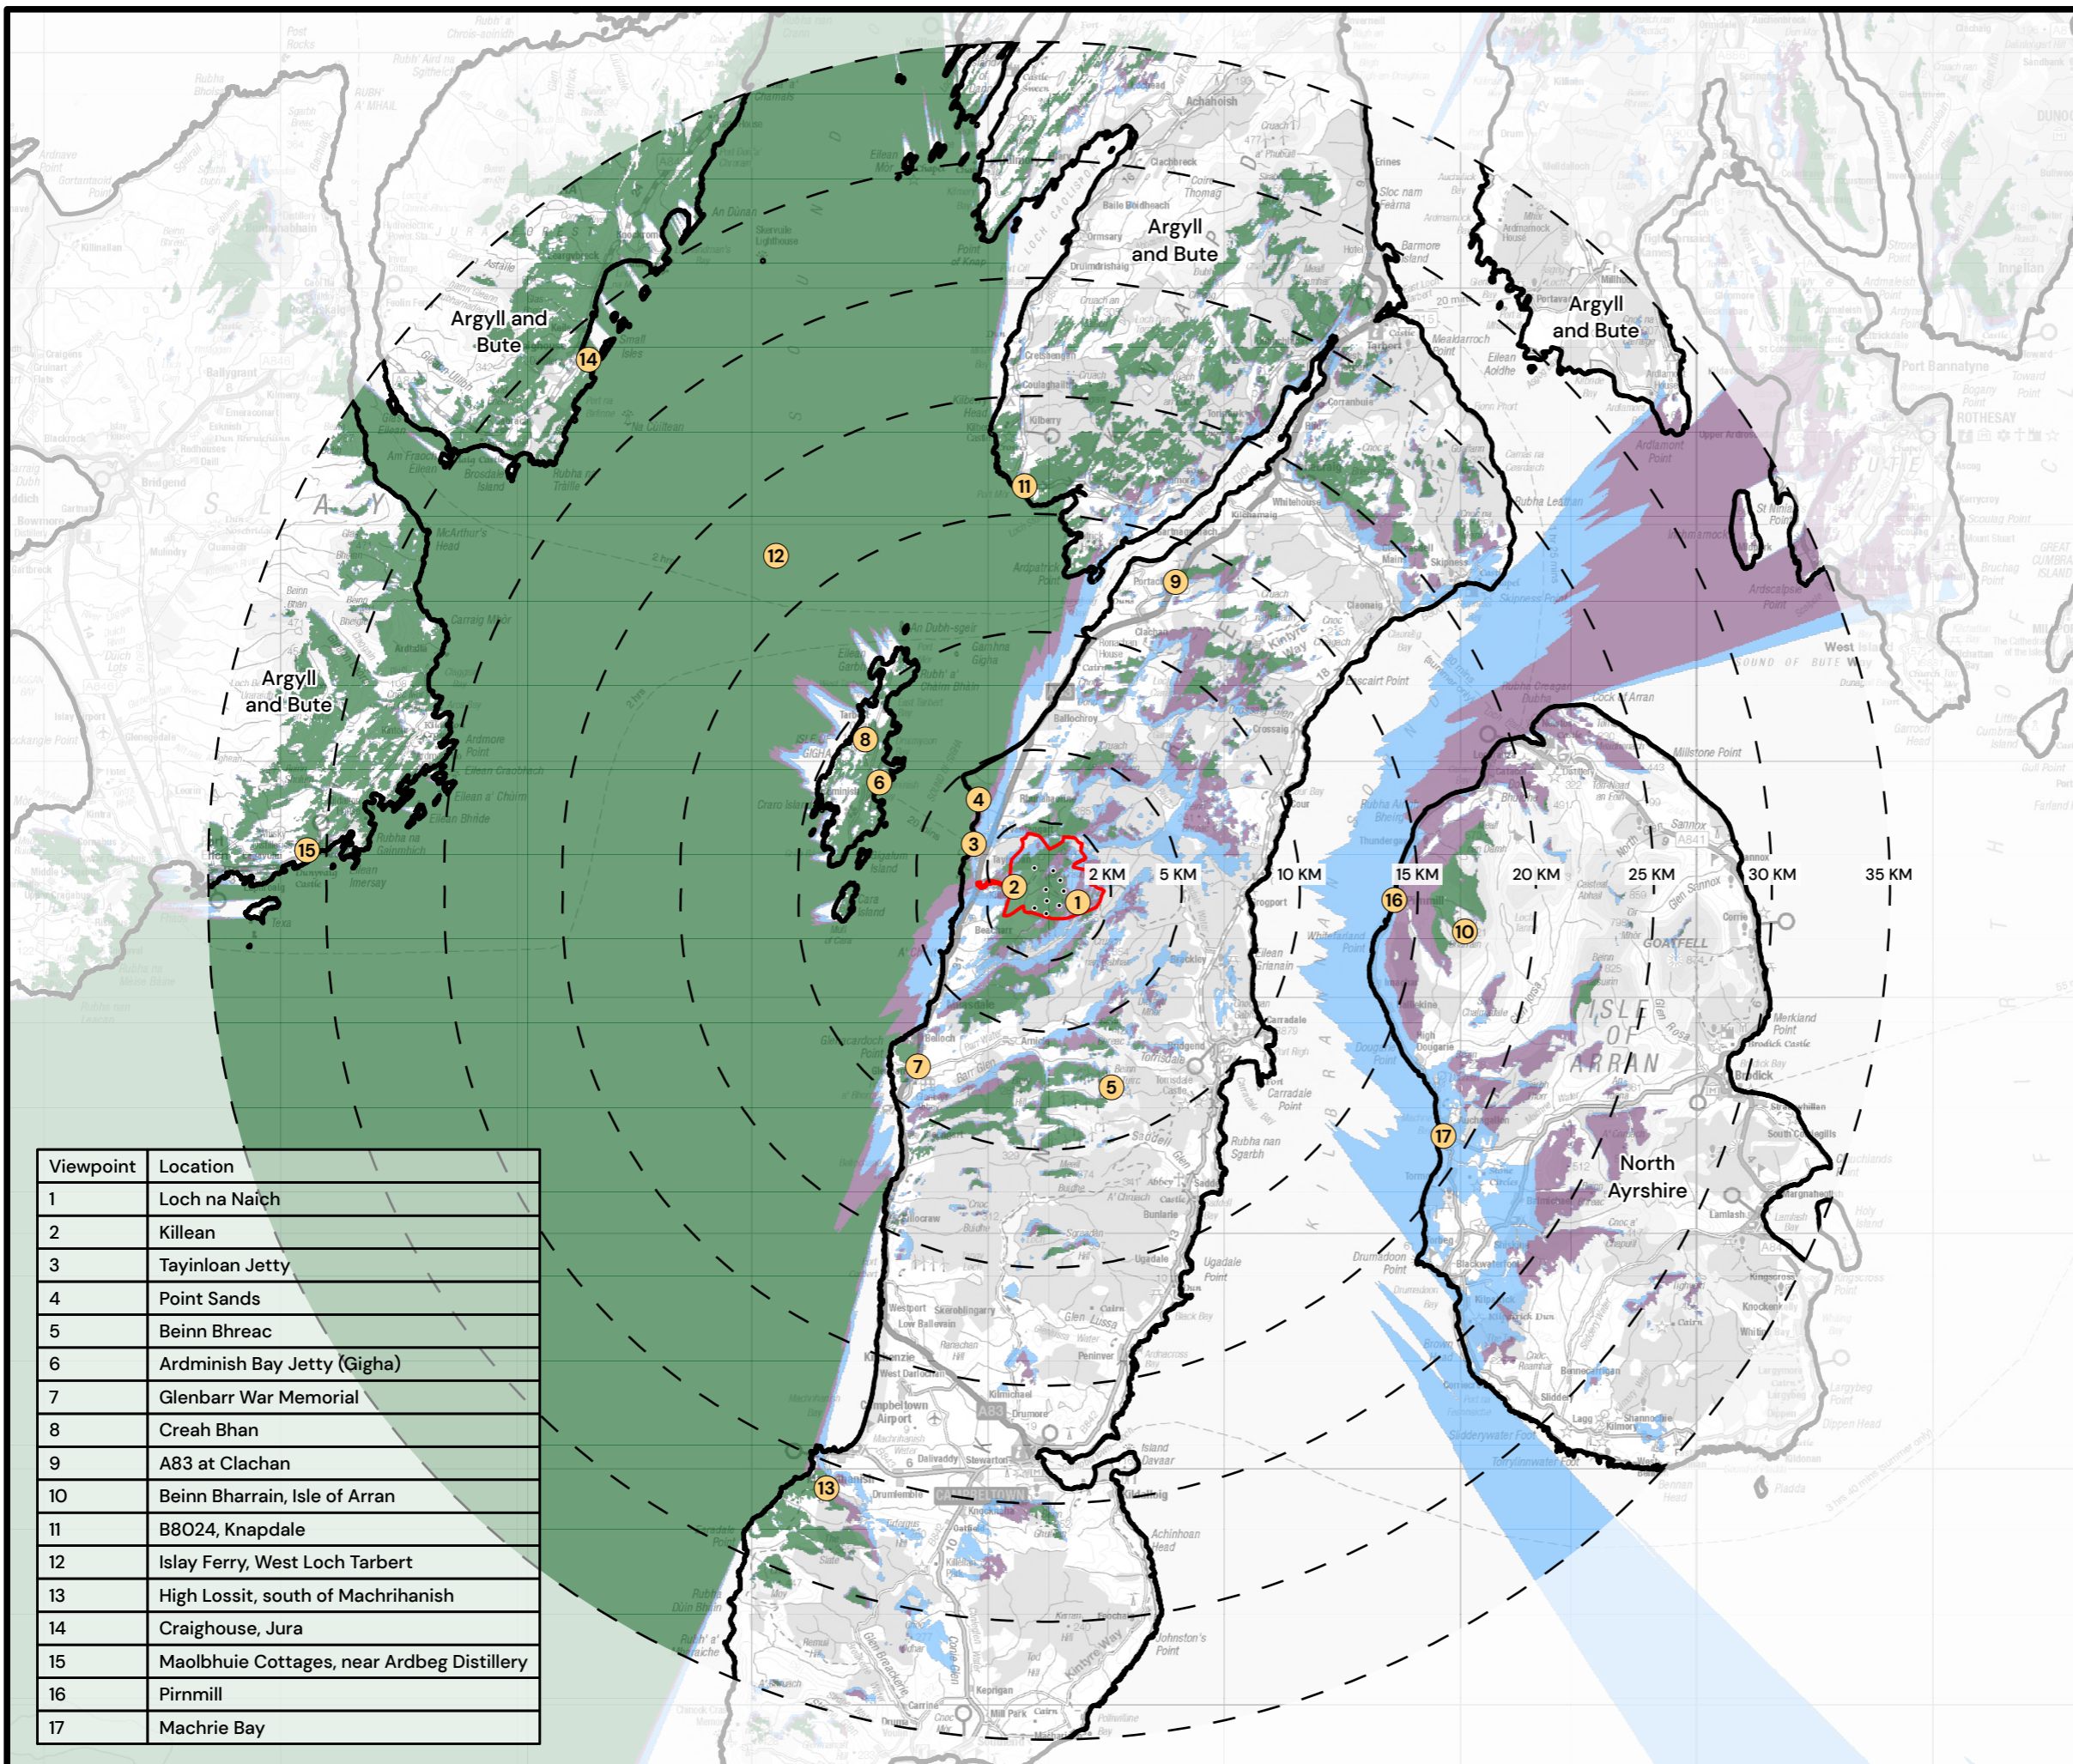

KILLEAN WIND FARM

FIGURE 5.5

HUB HEIGHT ZTV TO 35 KM WITH VIEWPOINTS

© CROWN COPYRIGHT, ALL RIGHTS RESERVED.
2024 LICENCE NUMBER 0100031673.

KEY

- Site Boundary
- Study Area 35km
- Proposed Turbines
- LVIA Viewpoints
- Local Authority Boundary
- Hub Height Zone of Theoretical Visibility (102.5m)
 - 1 to 3 hubs visible
 - 4 to 6 hubs visible
 - 7 to 9 hubs visible

SCALE - 1:275,000 @ A3

ENVIRONMENTAL IMPACT ASSESSMENT REPORT 2024

THIS DRAWING IS THE PROPERTY OF RENEWABLE ENERGY SYSTEMS LTD. AND NO REPRODUCTION MAY BE MADE IN WHOLE OR IN PART WITHOUT PERMISSION

Viewpoint	Location
1	Loch na Naich
2	Killean
3	Tayinloan Jetty
4	Point Sands
5	Beinn Bhreac
6	Ardmish Bay Jetty (Gigha)
7	Glenbar War Memorial
8	Craigh Bhan
9	A83 at Clachan
10	Beinn Bharrain, Isle of Arran
11	B8024, Knapdale
12	Islay Ferry, West Loch Tarbert
13	High Lossit, south of Machrihanish
14	Craighouse, Jura
15	Maolbhuie Cottages, near Ardbeg Distillery
16	Pirnmill
17	Machrie Bay