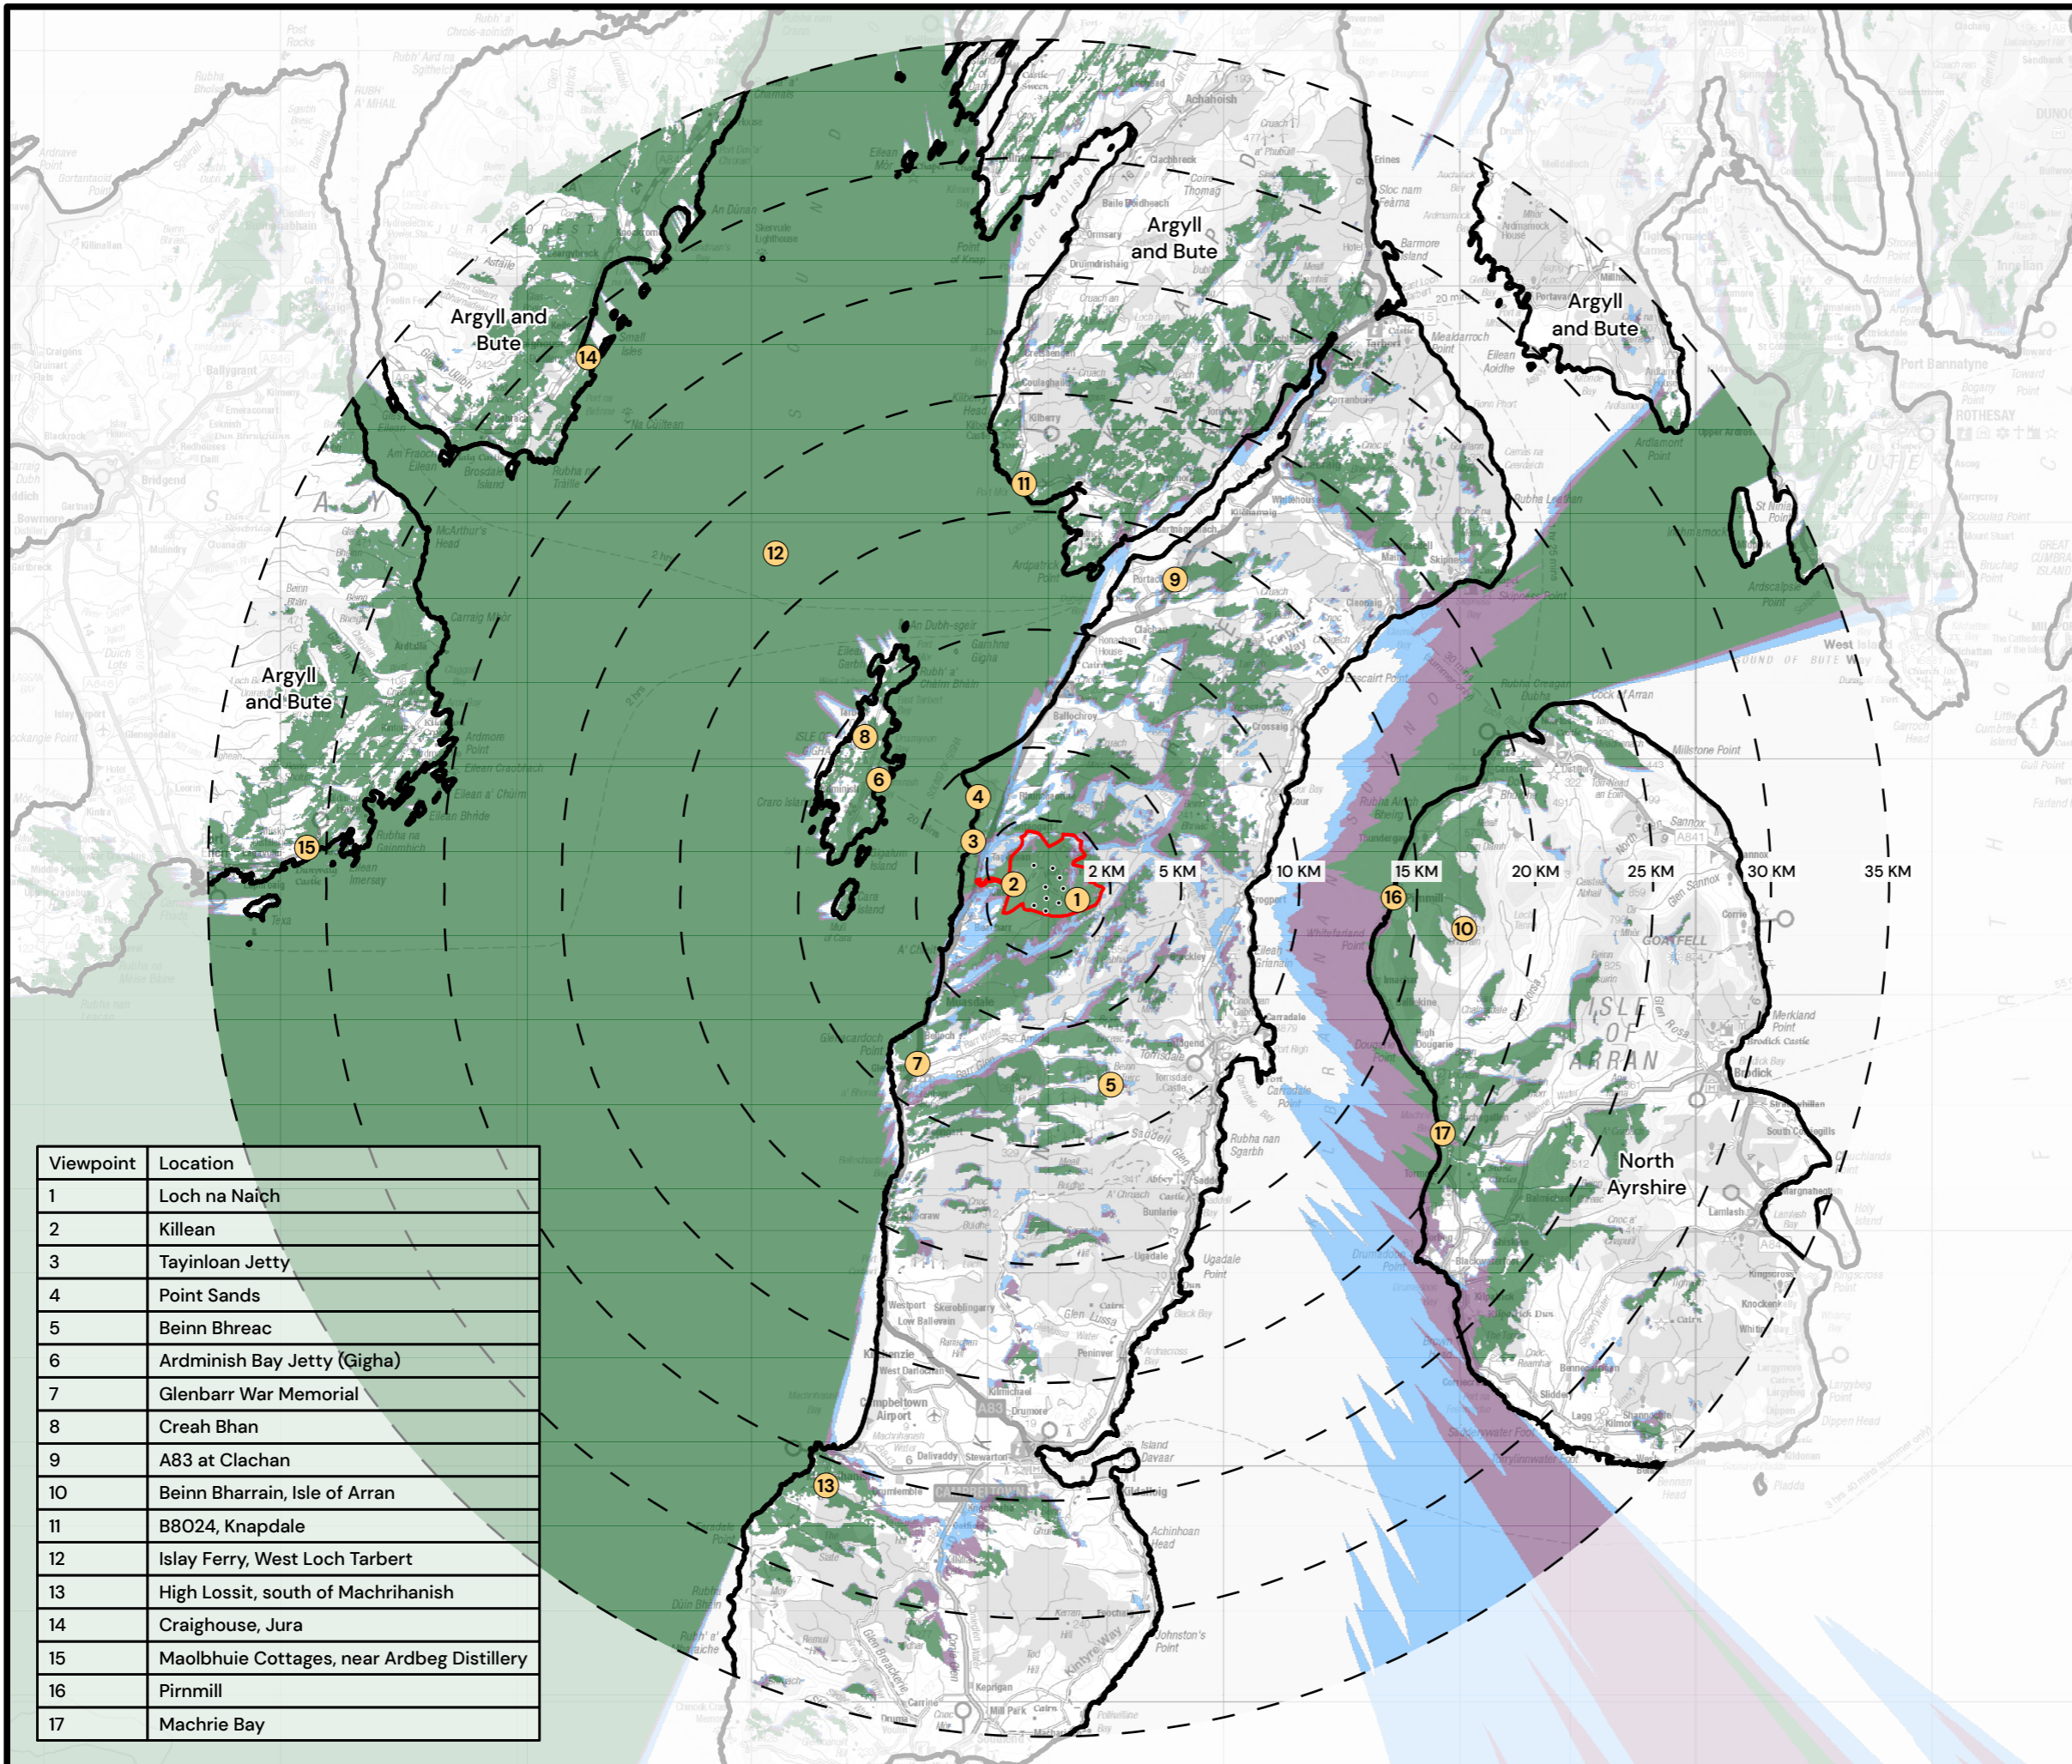

KILLEAN WIND FARM

FIGURE 5.3

BLADE TIP ZTV TO 35 KM WITH VIEWPOINTS

Contains OS data © Crown Copyright and database right 2024.

KEY

- Site Boundary
 - Study Area 35km
 - Proposed Turbines
 - LVIA Viewpoints
 - Local Authority Boundary
- Blade Tip Zone of Theoretical Visibility (180m)
- 1 to 3 turbines visible
 - 4 to 6 turbines visible
 - 7 to 9 turbines visible

Viewpoint	Location
1	Loch na Naich
2	Killean
3	Tayinloan Jetty
4	Point Sands
5	Beinn Bhreac
6	Ardrinish Bay Jetty (Gigha)
7	Glenbarr War Memorial
8	Creah Bhan
9	A83 at Clachan
10	Beinn Bharrain, Isle of Arran
11	B8024, Knapdale
12	Islay Ferry, West Loch Tarbert
13	High Lossit, south of Machrihanish
14	Craighouse, Jura
15	Maolbhuie Cottages, near Ardbeg Distillery
16	Pirnmill
17	Machrie Bay

SCALE - 1:275,000 @ A3

ENVIRONMENTAL IMPACT ASSESSMENT REPORT 2024

THIS DRAWING IS THE PROPERTY OF RENEWABLE ENERGY SYSTEMS LTD. AND NO REPRODUCTION MAY BE MADE IN WHOLE OR IN PART WITHOUT PERMISSION